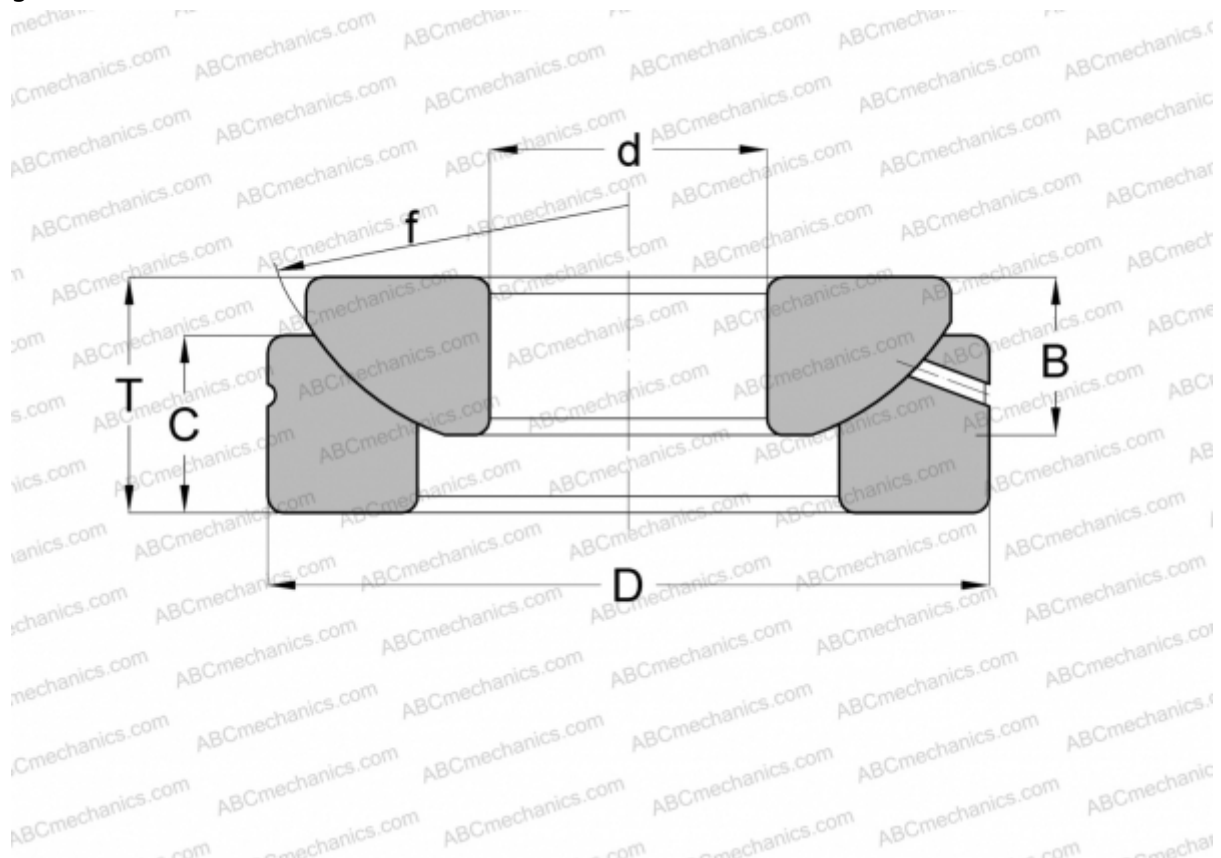

## GE 30 AX ELGES

Spherical plain bearings

TYPE: Plain bearings, Spherical plain bearings and rod ends, Thrust spherical plain bearings,  
Requiring maintenance, Series GE...-AX (INA)

### Technical specification

#### DIMENSIONS, MM

d	30,000
D	75,000
B	18,000
f	80,000
T	26,000

**WEIGHT, KG** 0,650

**MANUFACTURER** [ELGES](#)