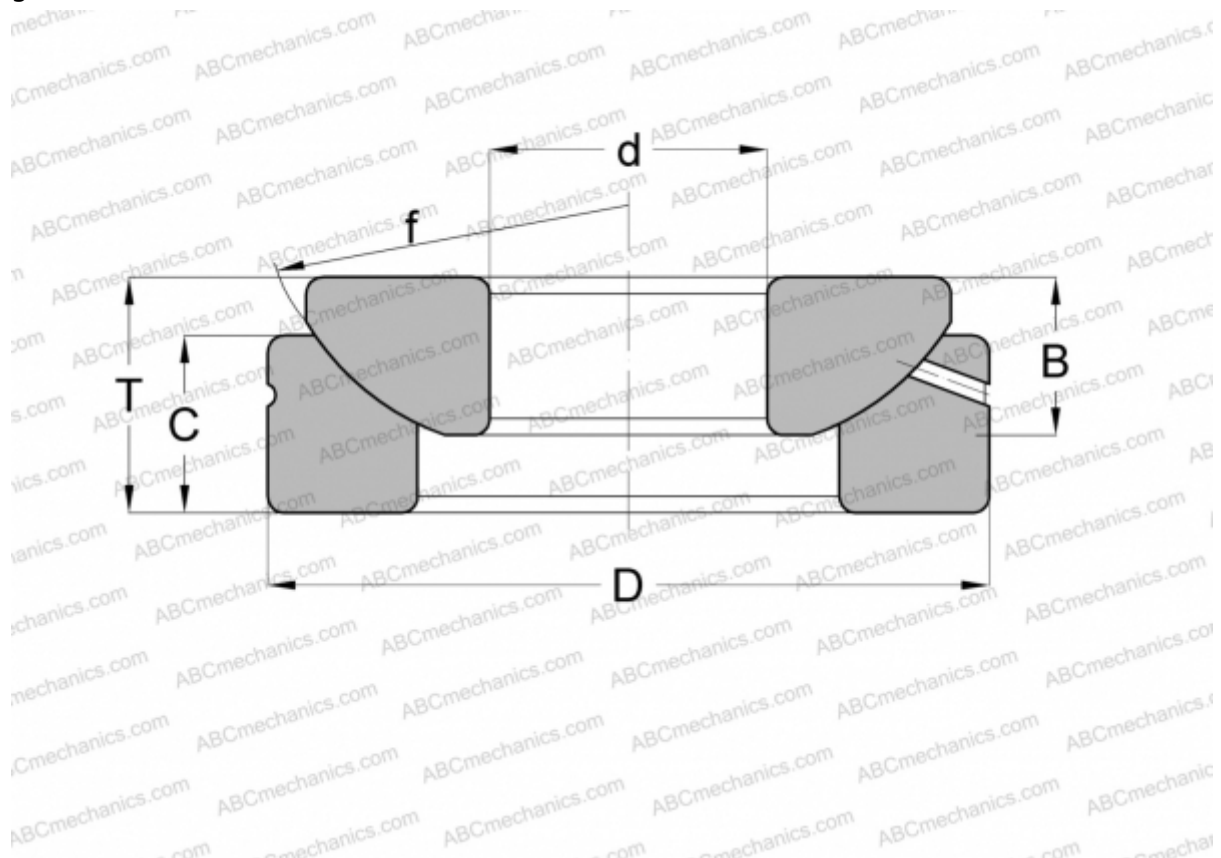

GE 35 AX ELGES

Spherical plain bearings

TYPE: Plain bearings, Spherical plain bearings and rod ends, Thrust spherical plain bearings,
Requiring maintenance, Series GE..-AX (INA)

Technical specification

DIMENSIONS, MM

d	35,000
D	90,000
B	22,000
f	98,000
T	28,000

WEIGHT, KG 1,000

MANUFACTURER [ELGES](#)