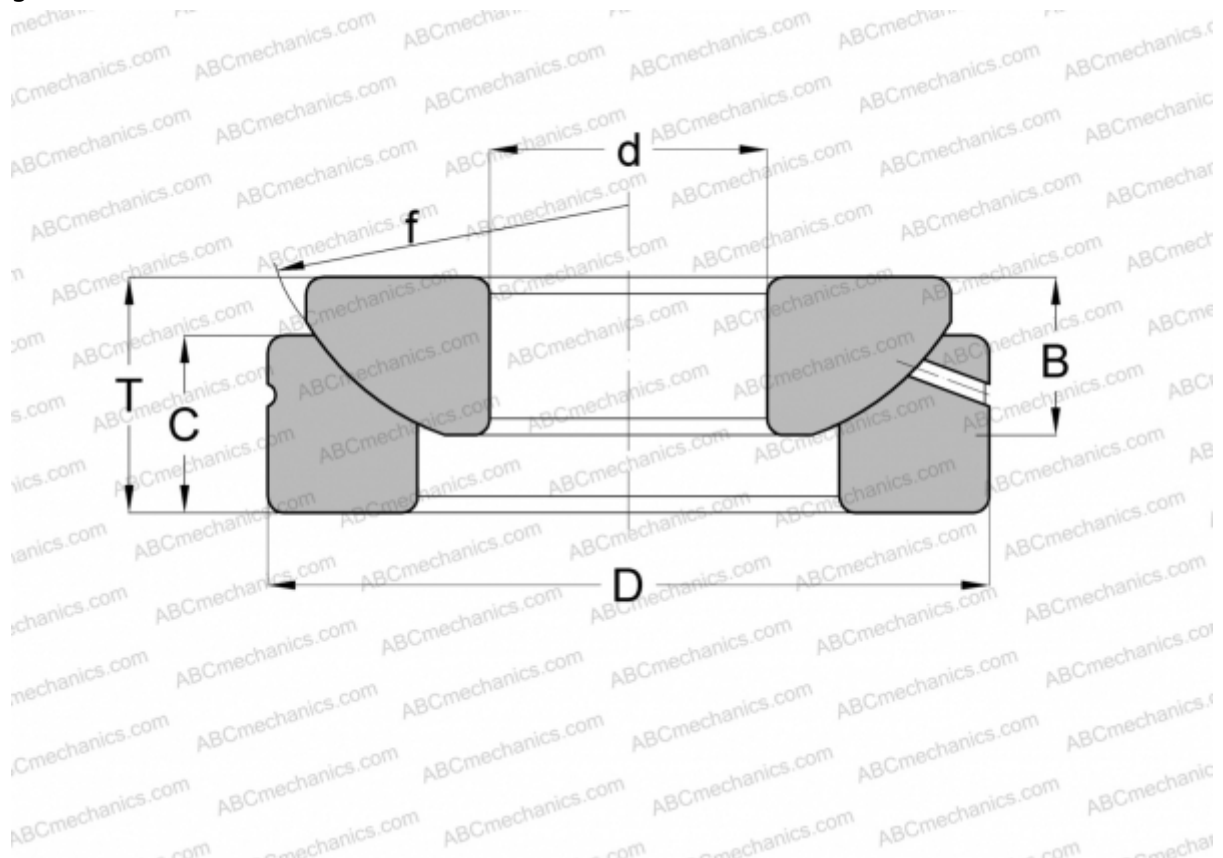

## GE 40 AX ELGES

Spherical plain bearings

TYPE: Plain bearings, Spherical plain bearings and rod ends, Thrust spherical plain bearings,  
Requiring maintenance, Series GE..-AX (INA)

### Technical specification

#### DIMENSIONS, MM

d	40,000
D	105,000
B	27,000
f	114,000
T	32,000

**WEIGHT, KG** 1,700

**MANUFACTURER** [ELGES](#)