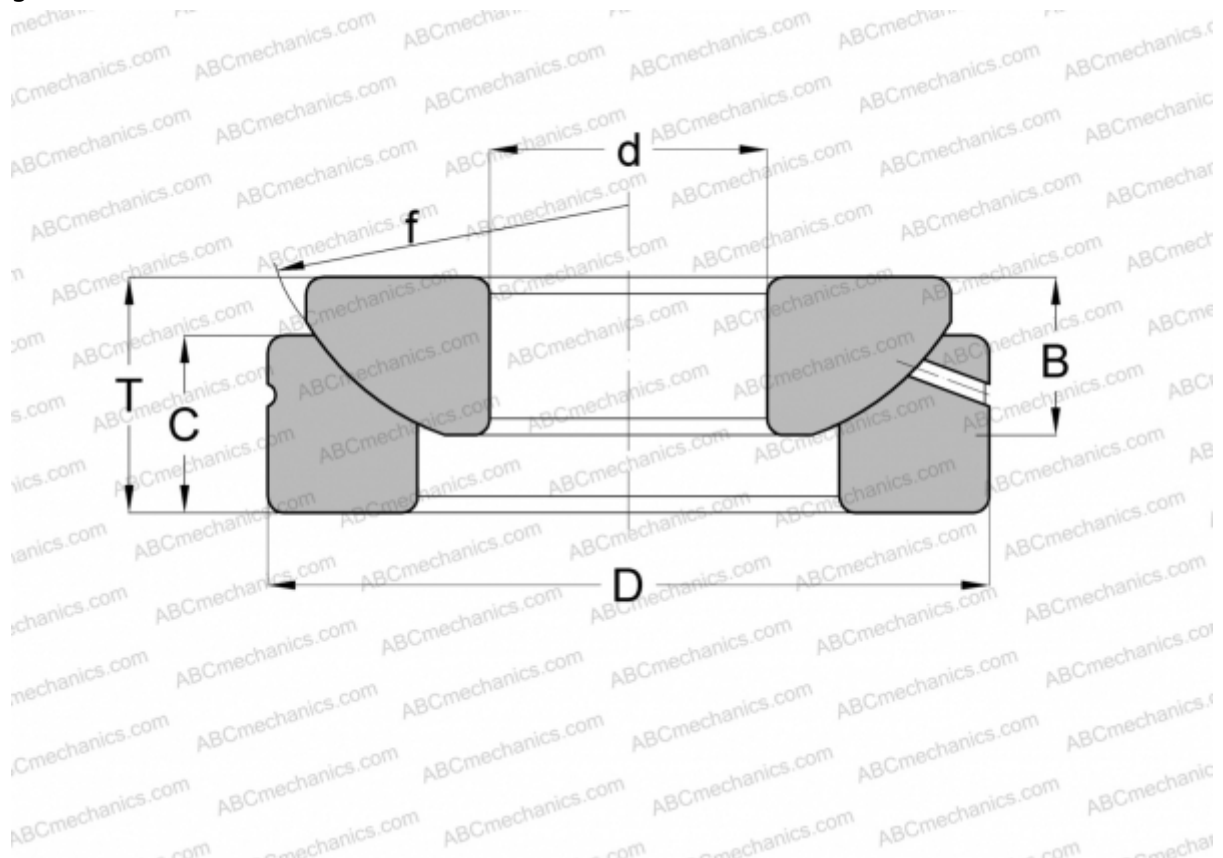

GE 45 AX ELGES

Spherical plain bearings

TYPE: Plain bearings, Spherical plain bearings and rod ends, Thrust spherical plain bearings,
Requiring maintenance, Series GE..-AX (INA)

Technical specification

DIMENSIONS, MM

d	45,000
D	120,000
B	31,000
f	130,000
T	36,500

WEIGHT, KG 2,500

MANUFACTURER [ELGES](#)