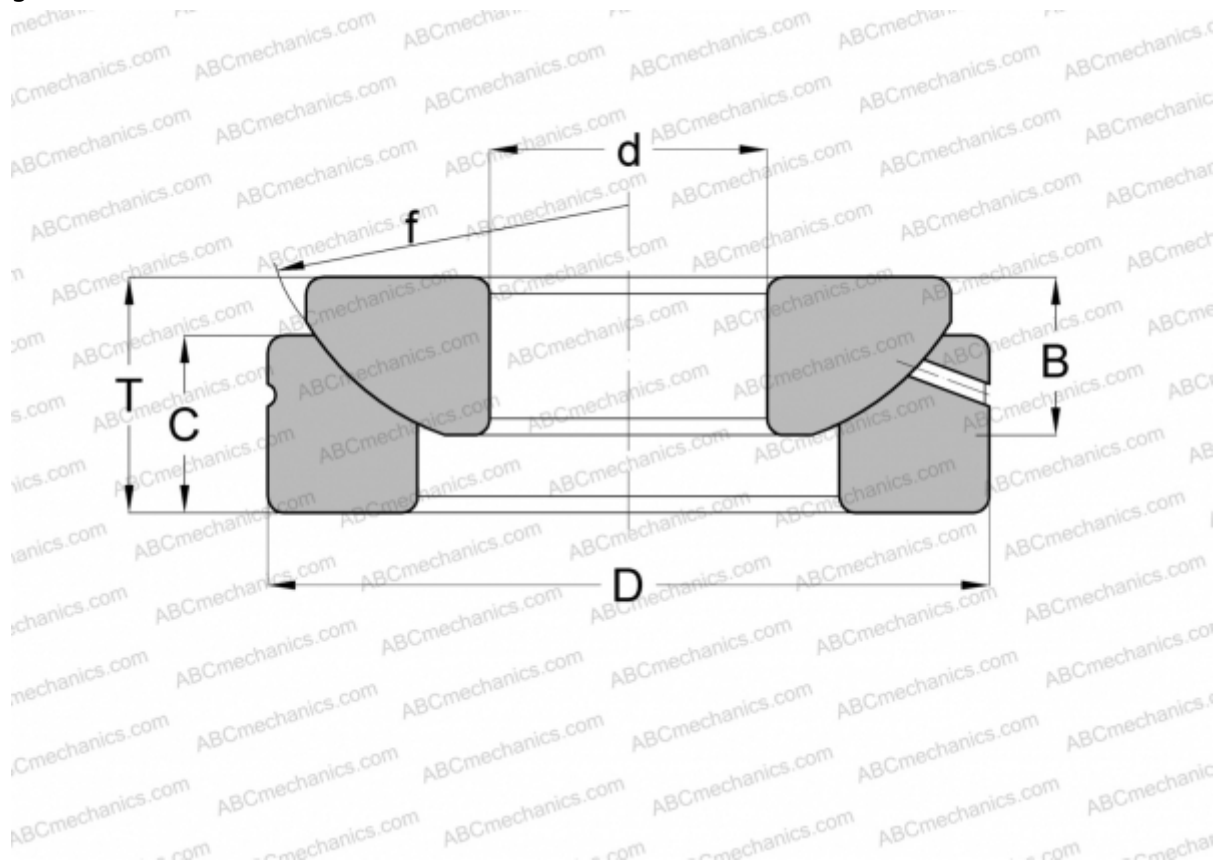

GE 50 AX ELGES

Spherical plain bearings

TYPE: Plain bearings, Spherical plain bearings and rod ends, Thrust spherical plain bearings,
Requiring maintenance, Series GE..-AX (INA)

Technical specification

DIMENSIONS, MM

d	50,000
D	130,000
B	33,500
f	140,000
T	42,500

WEIGHT, KG 3,400

MANUFACTURER [ELGES](#)