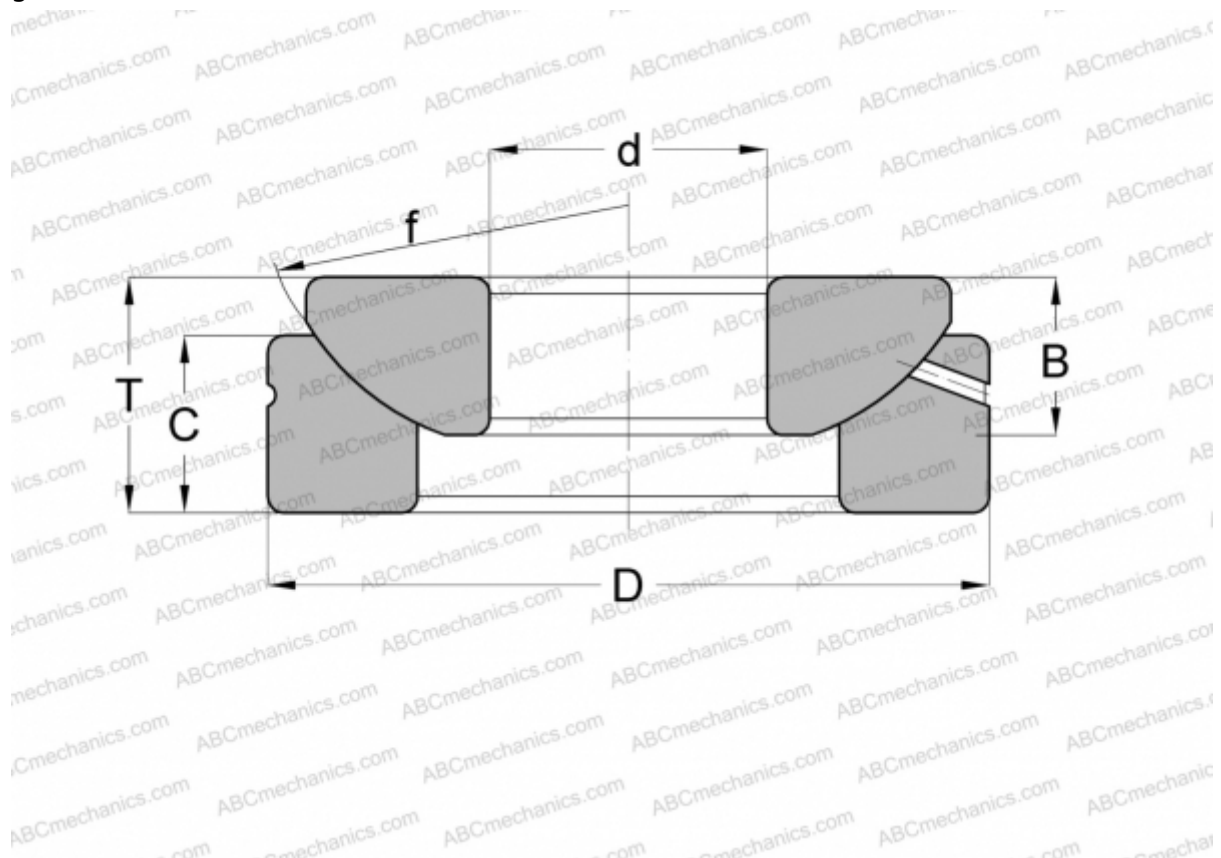

GE 60 AX ELGES

Spherical plain bearings

TYPE: Plain bearings, Spherical plain bearings and rod ends, Thrust spherical plain bearings,
Requiring maintenance, Series GE..-AX (INA)

Technical specification

DIMENSIONS, MM

d	60,000
D	150,000
B	37,000
f	160,000
T	45,000

WEIGHT, KG 4,700

MANUFACTURER [ELGES](#)