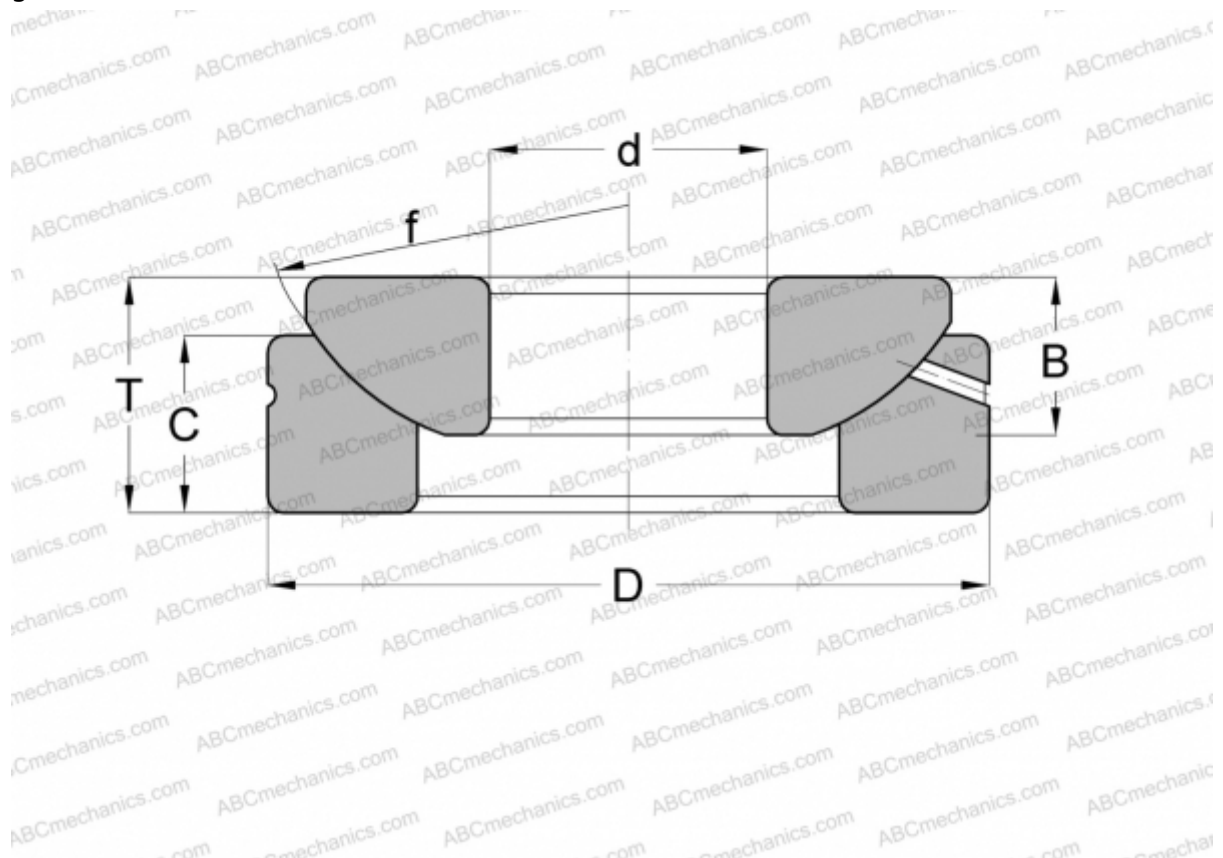

GE 70 AX ELGES

Spherical plain bearings

TYPE: Plain bearings, Spherical plain bearings and rod ends, Thrust spherical plain bearings,
Requiring maintenance, Series GE..-AX (INA)

Technical specification

DIMENSIONS, MM

d	70,000
D	160,000
B	40,000
f	170,000
T	50,000

WEIGHT, KG 5,700

MANUFACTURER [ELGES](#)