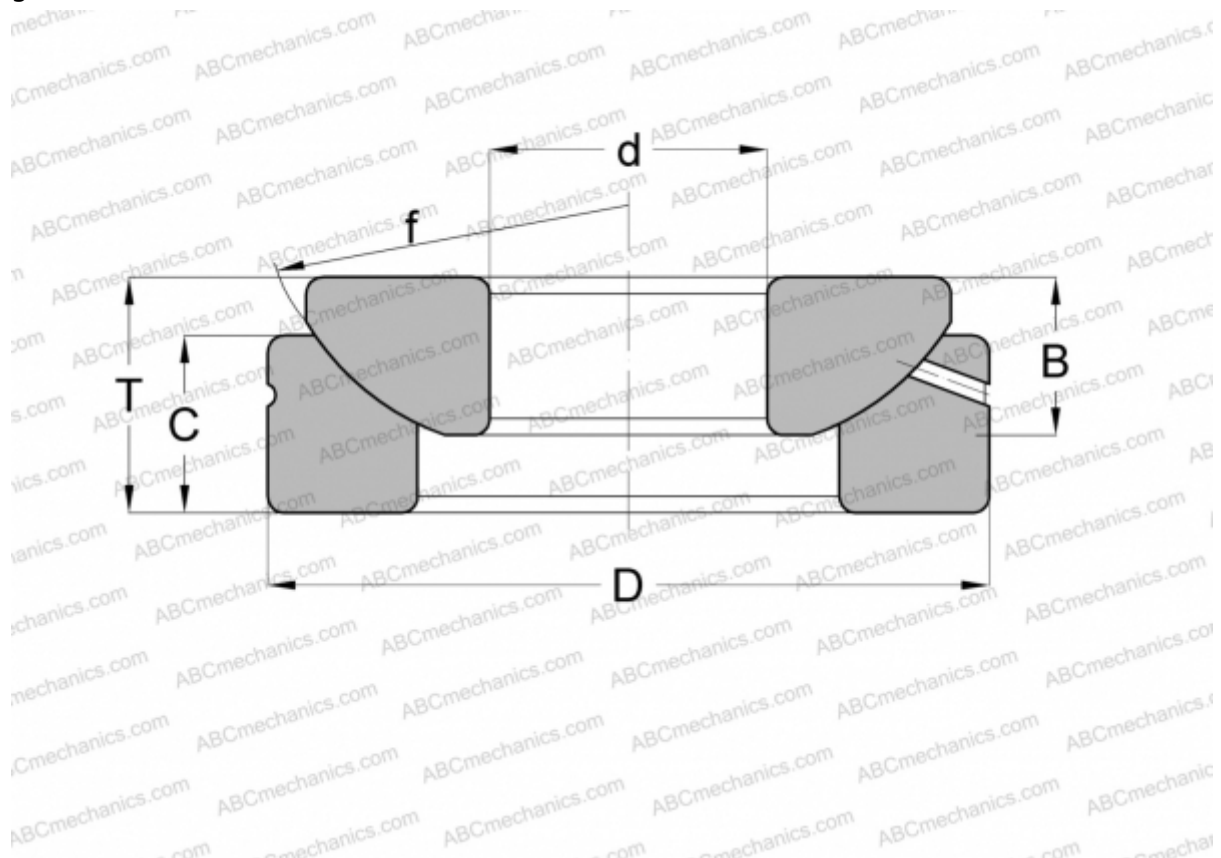

GE 80 AX ELGES

Spherical plain bearings

TYPE: Plain bearings, Spherical plain bearings and rod ends, Thrust spherical plain bearings,
Requiring maintenance, Series GE..-AX (INA)

Technical specification

DIMENSIONS, MM

d	80,000
D	180,000
B	42,000
f	194,000
T	50,000

WEIGHT, KG 7,200

MANUFACTURER [ELGES](#)