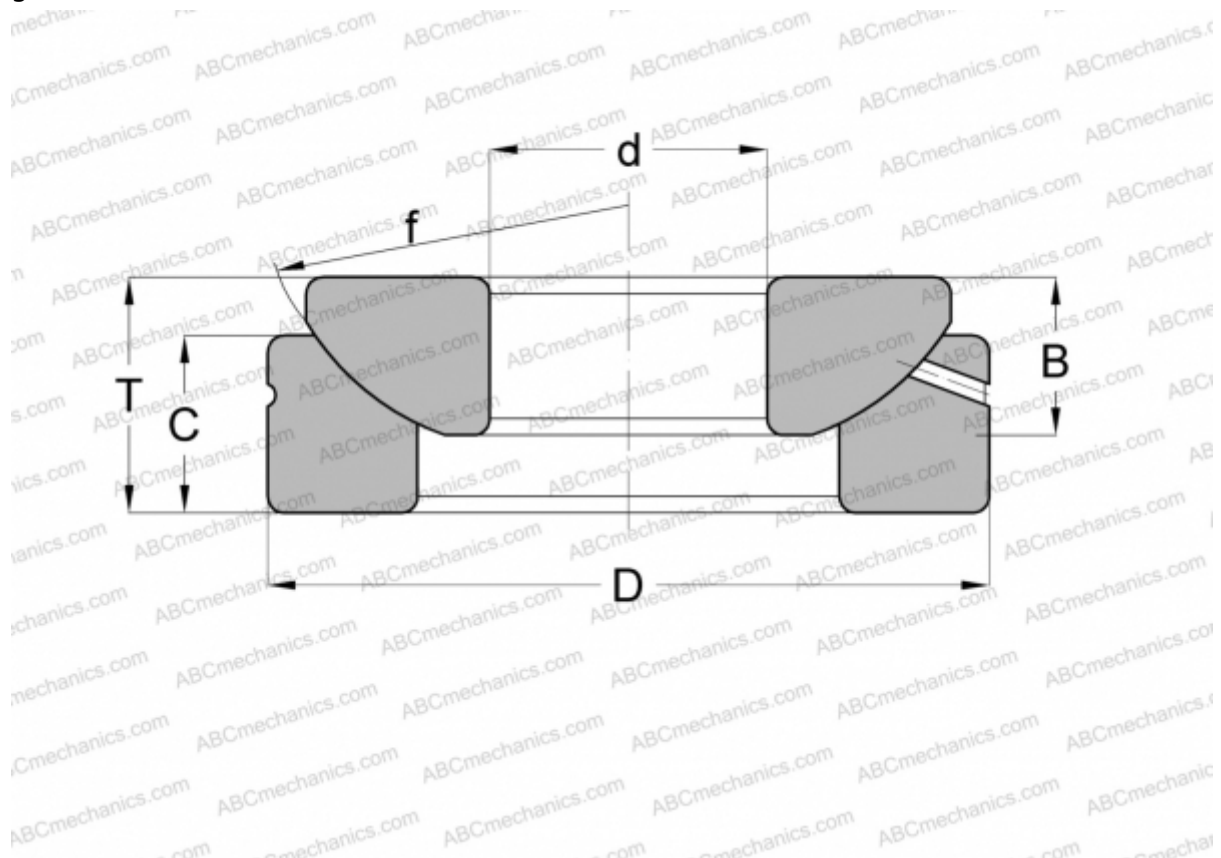

GE 100 AX ELGES

Spherical plain bearings

TYPE: Plain bearings, Spherical plain bearings and rod ends, Thrust spherical plain bearings,
Requiring maintenance, Series GE..-AX (INA)

Technical specification

DIMENSIONS, MM

d	100,000
D	210,000
B	50,000
f	220,000
T	59,000

WEIGHT, KG 10,900

MANUFACTURER [ELGES](#)