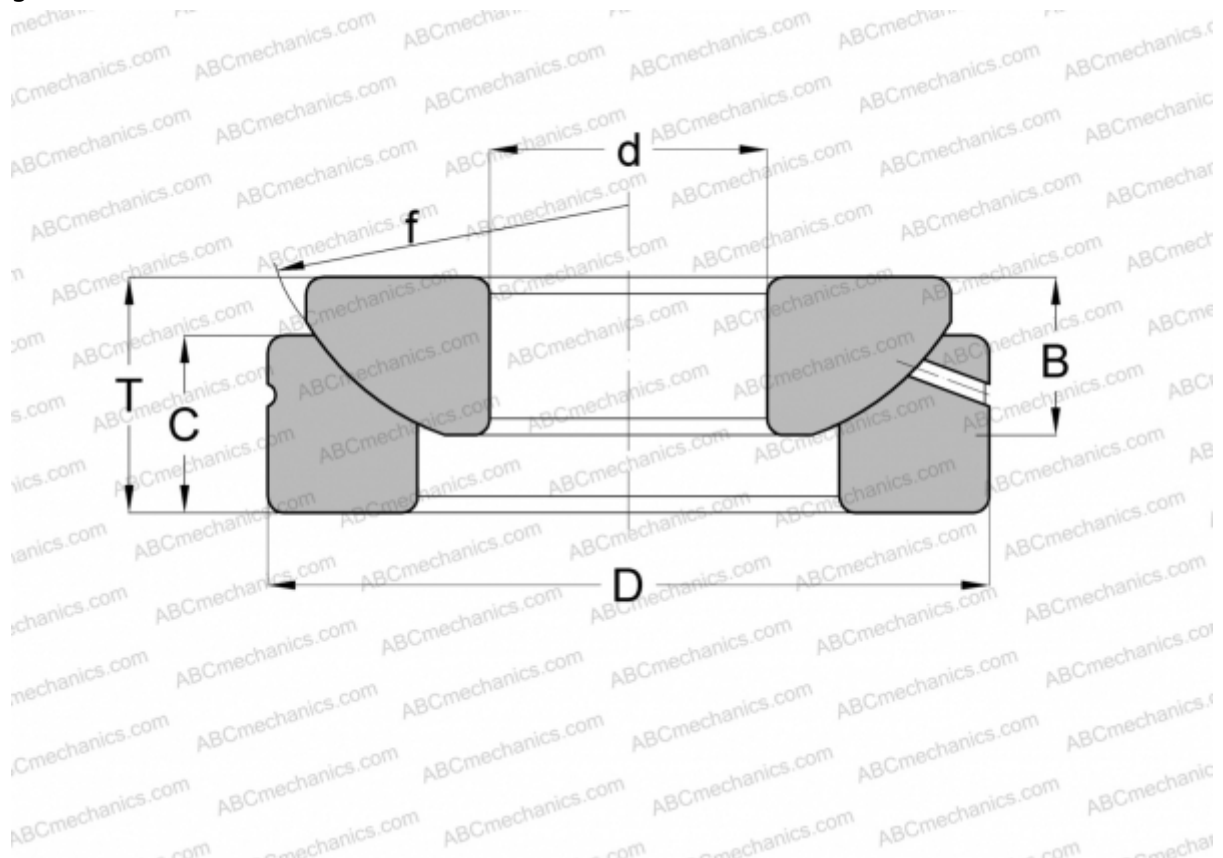

GE 120 AX ELGES

Spherical plain bearings

TYPE: Plain bearings, Spherical plain bearings and rod ends, Thrust spherical plain bearings,
Requiring maintenance, Series GE..-AX (INA)

Technical specification

DIMENSIONS, MM

d	120,000
D	230,000
B	52,000
f	245,000
T	64,000

WEIGHT, KG 13,000

MANUFACTURER [ELGES](#)