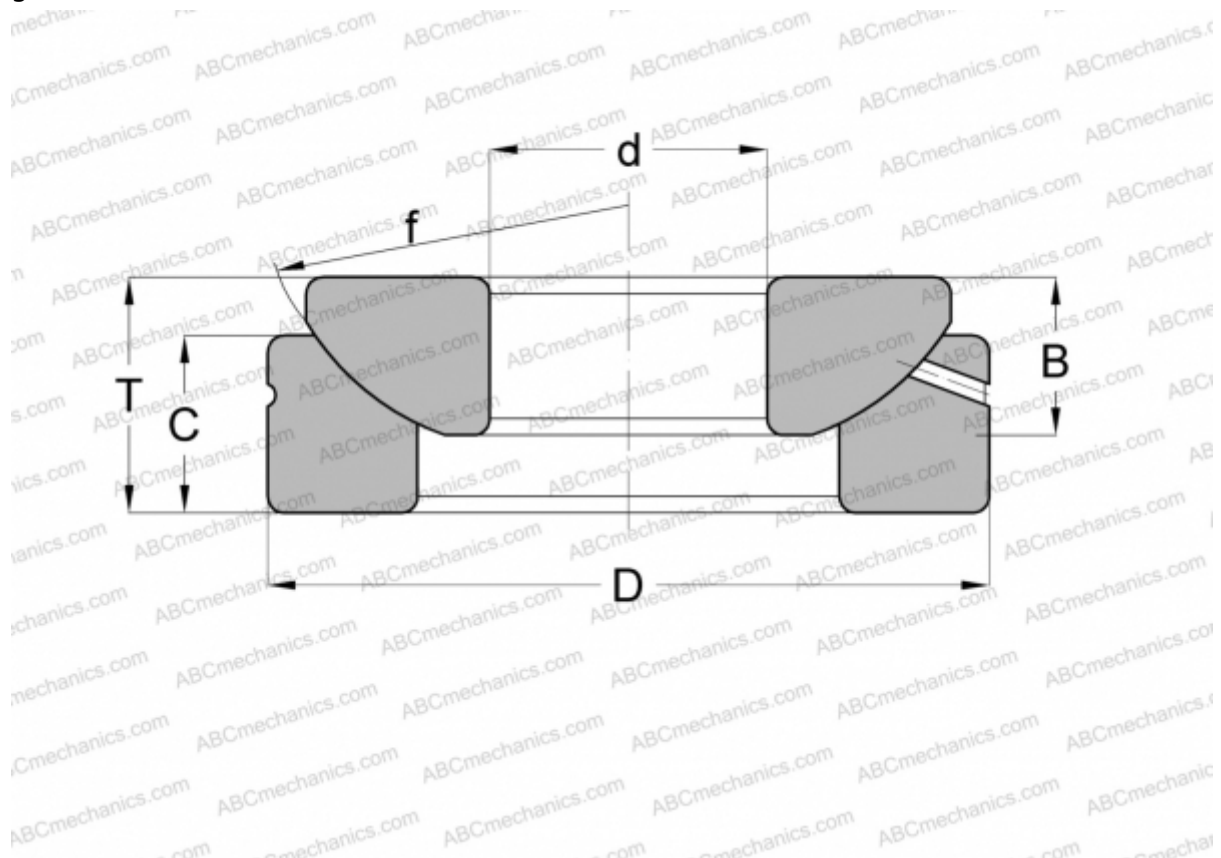

GE 140 AX ELGES

Spherical plain bearings

TYPE: Plain bearings, Spherical plain bearings and rod ends, Thrust spherical plain bearings,
Requiring maintenance, Series GE..-AX (INA)

Technical specification

DIMENSIONS, MM

d	140,000
D	260,000
B	61,000
f	272,000
T	72,000

WEIGHT, KG 18,600

MANUFACTURER [ELGES](#)