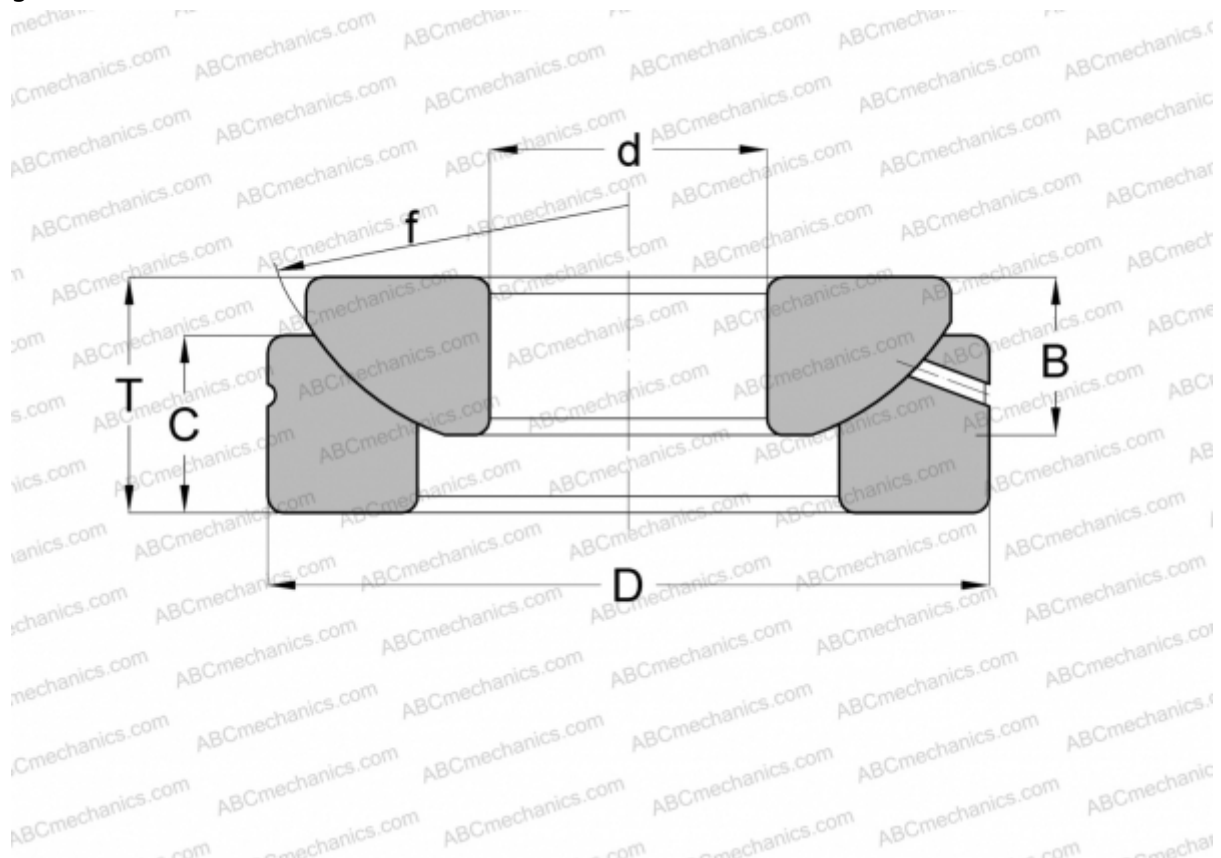

GE 160 AX ELGES

Spherical plain bearings

TYPE: Plain bearings, Spherical plain bearings and rod ends, Thrust spherical plain bearings,
Requiring maintenance, Series GE..-AX (INA)

Technical specification

DIMENSIONS, MM

| | |
|---|---------|
| d | 160,000 |
| D | 290,000 |
| B | 65,000 |
| f | 310,000 |
| T | 77,000 |

WEIGHT, KG 23,900

MANUFACTURER [ELGES](#)