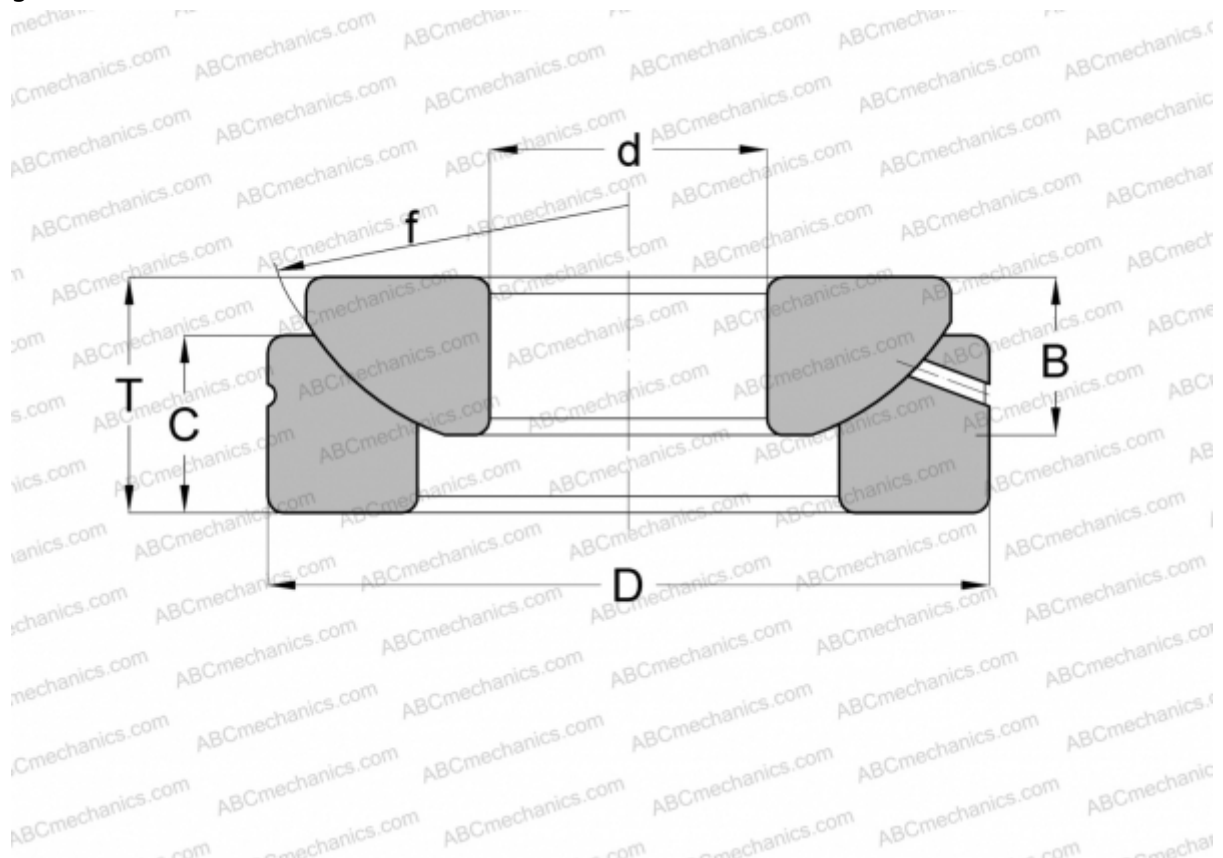

## GE 180 AX ELGES

Spherical plain bearings

TYPE: Plain bearings, Spherical plain bearings and rod ends, Thrust spherical plain bearings,  
Requiring maintenance, Series GE..-AX (INA)

### Technical specification

#### DIMENSIONS, MM

d	180,000
D	320,000
B	70,000
f	335,000
T	86,000

**WEIGHT, KG** 31,600

**MANUFACTURER** [ELGES](#)