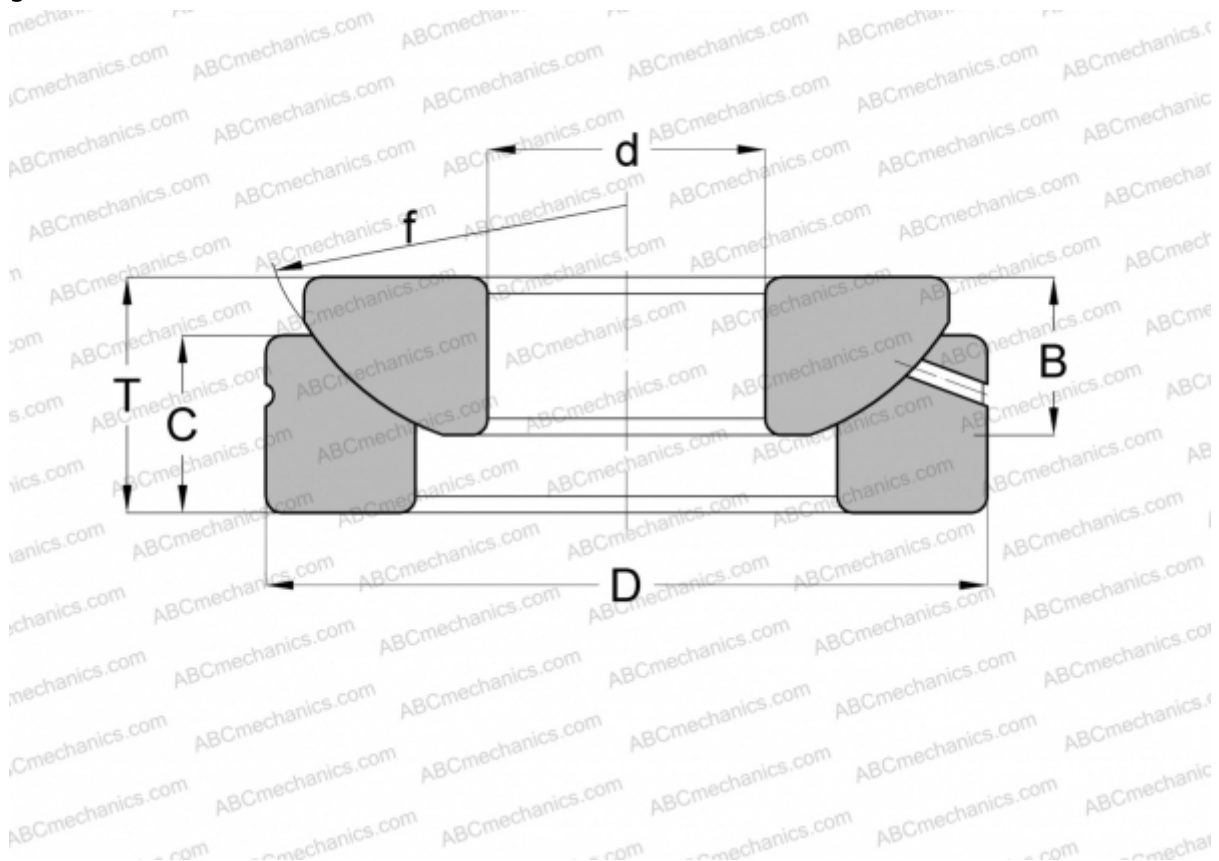

GE 200 AX ELGES

Spherical plain bearings

TYPE: Plain bearings, Spherical plain bearings and rod ends, Thrust spherical plain bearings,
Requiring maintenance, Series GE..-AX (INA)

Technical specification

DIMENSIONS, MM

d	200,000
D	340,000
B	74,000
f	358,000
T	87,000

WEIGHT, KG 35,000

MANUFACTURER [ELGES](#)