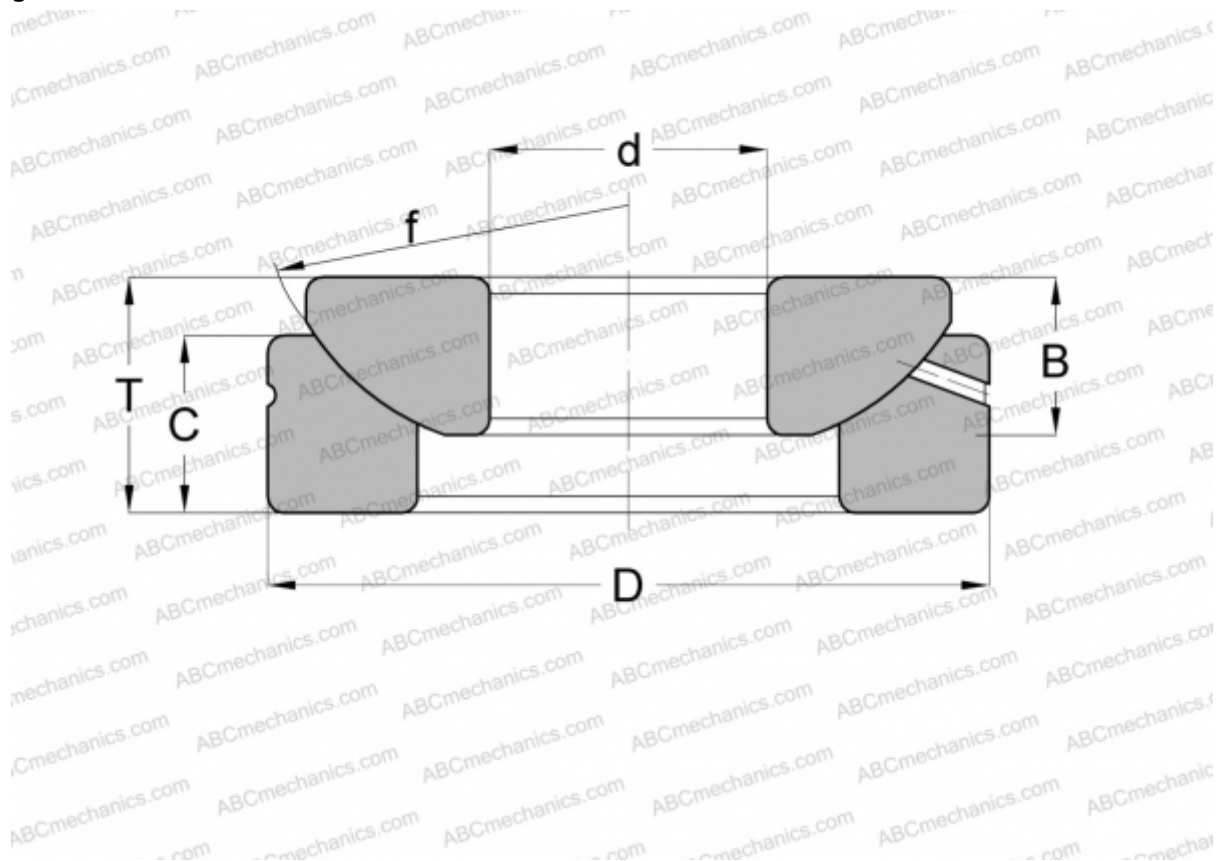

GE 25 AX FLURO

Spherical plain bearings

TYPE: Plain bearings, Spherical plain bearings and rod ends, Thrust spherical plain bearings,
Requiring maintenance, Series GE..-AX (FLURO)

Technical specification

DIMENSIONS, MM

d	25,000
D	62,000
B	16,500
f	68,000
T	22,500
C	16,700

WEIGHT, KG 0,415

MANUFACTURER [FLURO](#)