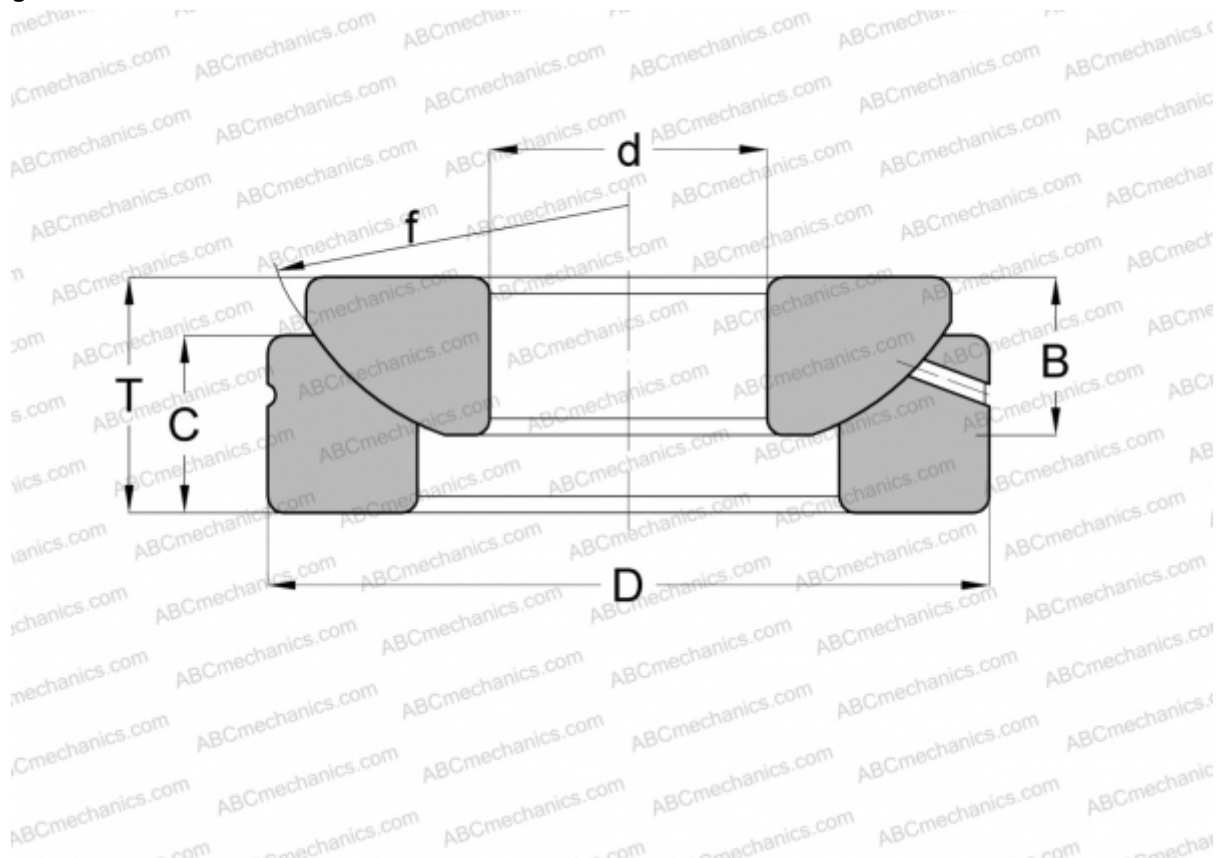

## GE 30 AX FLURO

Spherical plain bearings

TYPE: Plain bearings, Spherical plain bearings and rod ends, Thrust spherical plain bearings,  
Requiring maintenance, Series GE..-AX (FLURO)

### Technical specification

#### DIMENSIONS, MM

d	30,000
D	75,000
B	19,000
f	82,000
T	26,000
C	19,000

**WEIGHT, KG** 0,614

**MANUFACTURER** [FLURO](#)