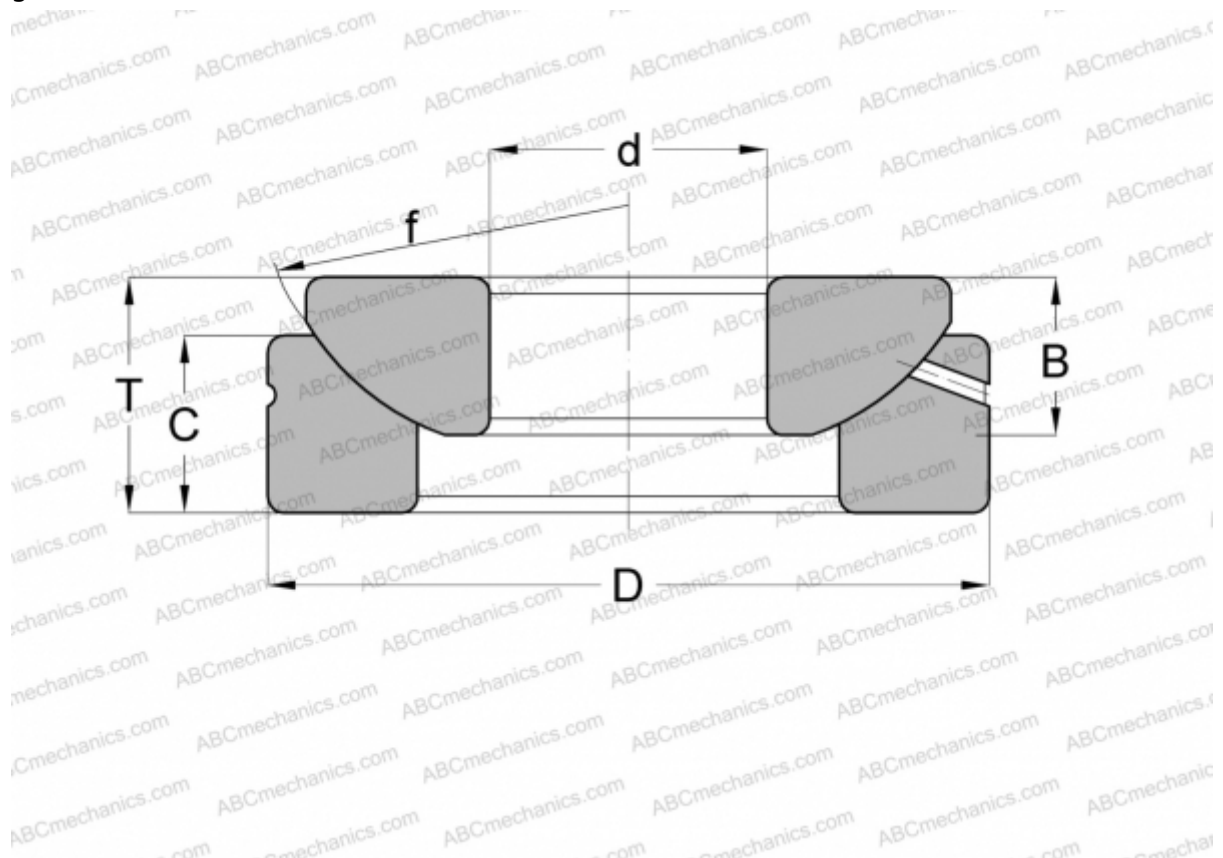

GE 35 AX FLURO

Spherical plain bearings

TYPE: Plain bearings, Spherical plain bearings and rod ends, Thrust spherical plain bearings,
Requiring maintenance, Series GE..-AX (FLURO)

Technical specification

DIMENSIONS, MM

d	35,000
D	90,000
B	22,000
f	98,000
T	28,000
C	20,700

WEIGHT, KG 0,973

MANUFACTURER [FLURO](#)