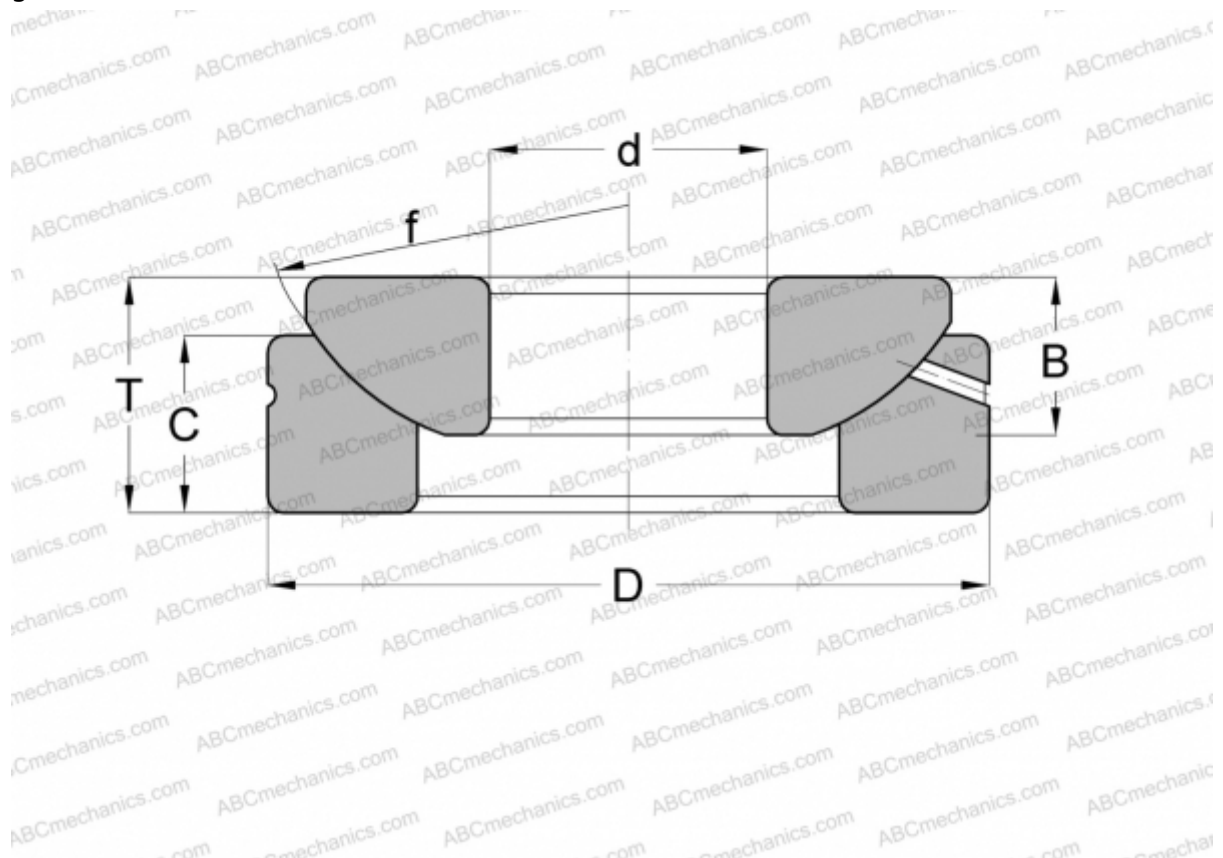

GE 45 AX FLURO

Spherical plain bearings

TYPE: Plain bearings, Spherical plain bearings and rod ends, Thrust spherical plain bearings,
Requiring maintenance, Series GE..-AX (FLURO)

Technical specification

DIMENSIONS, MM

d	45,000
D	120,000
B	31,000
f	128,000
T	36,500
C	25,500

WEIGHT, KG 2,240

MANUFACTURER [FLURO](#)