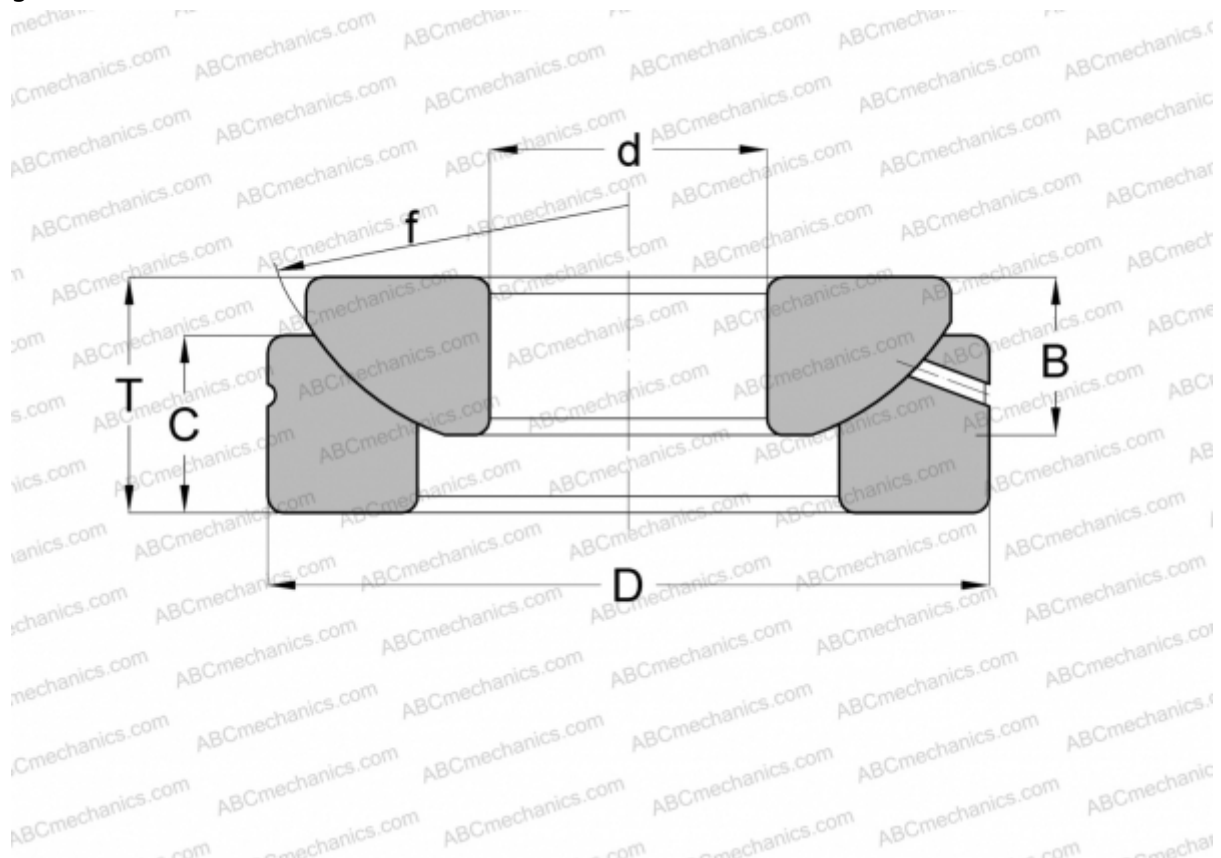

GE 80 AX FLURO

Spherical plain bearings

TYPE: Plain bearings, Spherical plain bearings and rod ends, Thrust spherical plain bearings,
Requiring maintenance, Series GE..-AX (FLURO)

Technical specification

DIMENSIONS, MM

d	80,000
D	180,000
B	43,500
f	197,000
T	50,000
C	38,000

WEIGHT, KG 6,910

MANUFACTURER [FLURO](#)