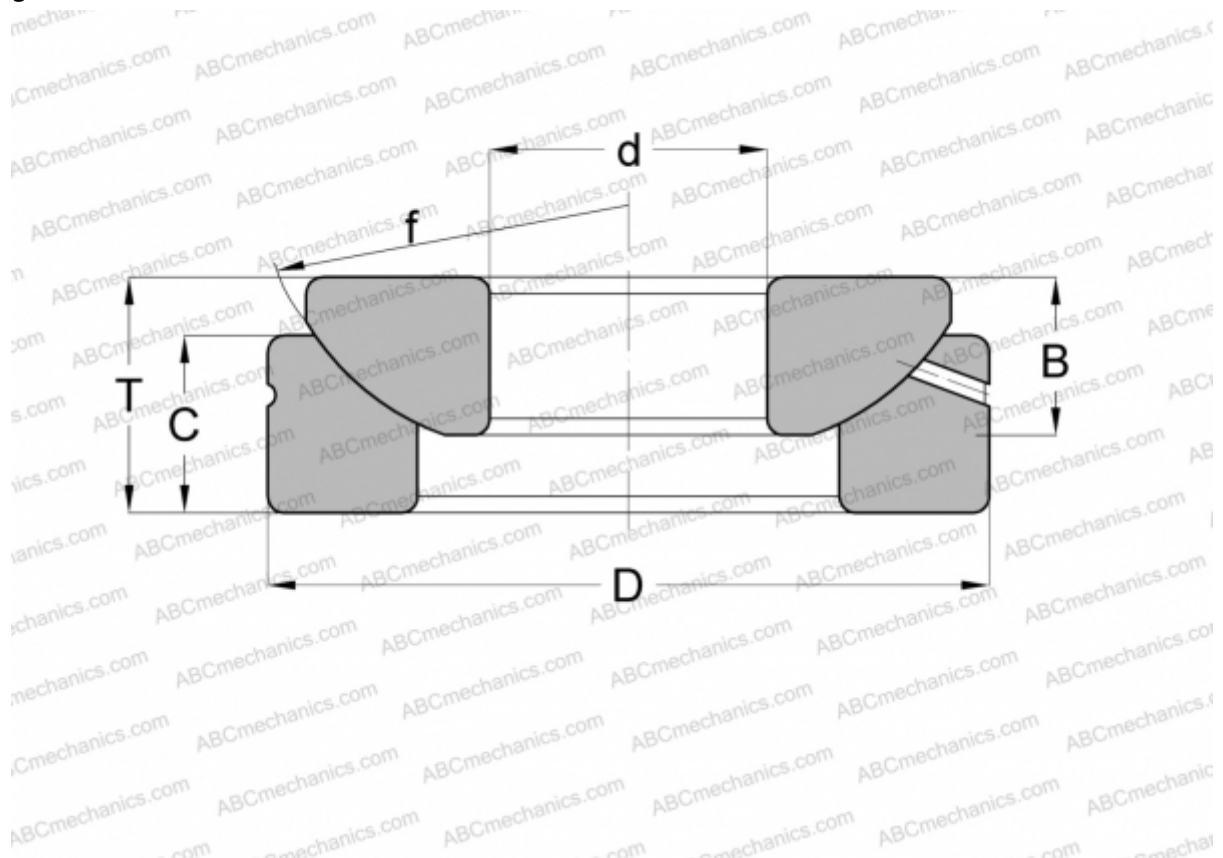

### Technical specification

#### DIMENSIONS, MM

d	140,000
D	260,000
B	61,000
f	274,000
T	72,000
C	54,000

**WEIGHT, KG** 19,100

**MANUFACTURER** [FLURO](#)