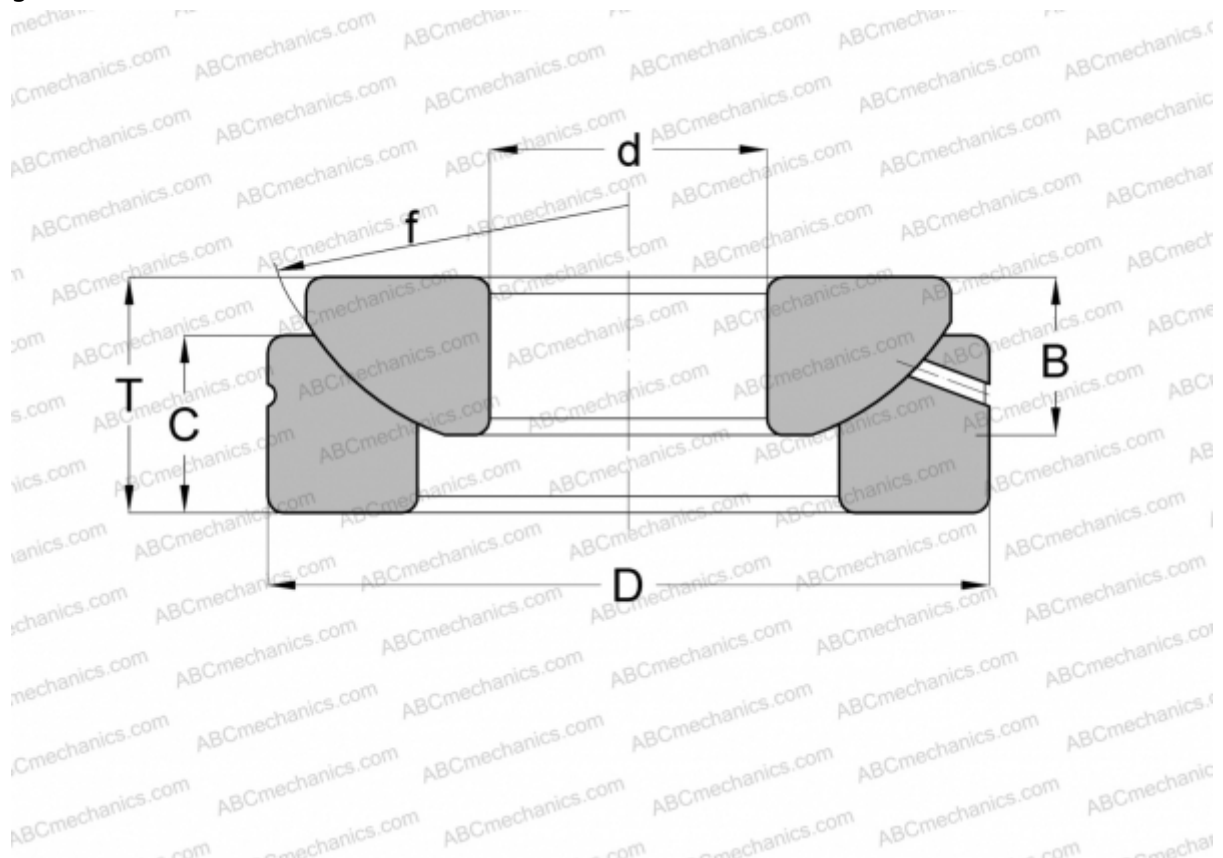

## GE 160 AX FLURO

Spherical plain bearings

TYPE: Plain bearings, Spherical plain bearings and rod ends, Thrust spherical plain bearings,  
Requiring maintenance, Series GE..-AX (FLURO)

### Technical specification

#### DIMENSIONS, MM

d	160,000
D	290,000
B	66,000
f	313,000
T	77,000
C	58,000

**WEIGHT, KG** 25,000

**MANUFACTURER** [FLURO](#)