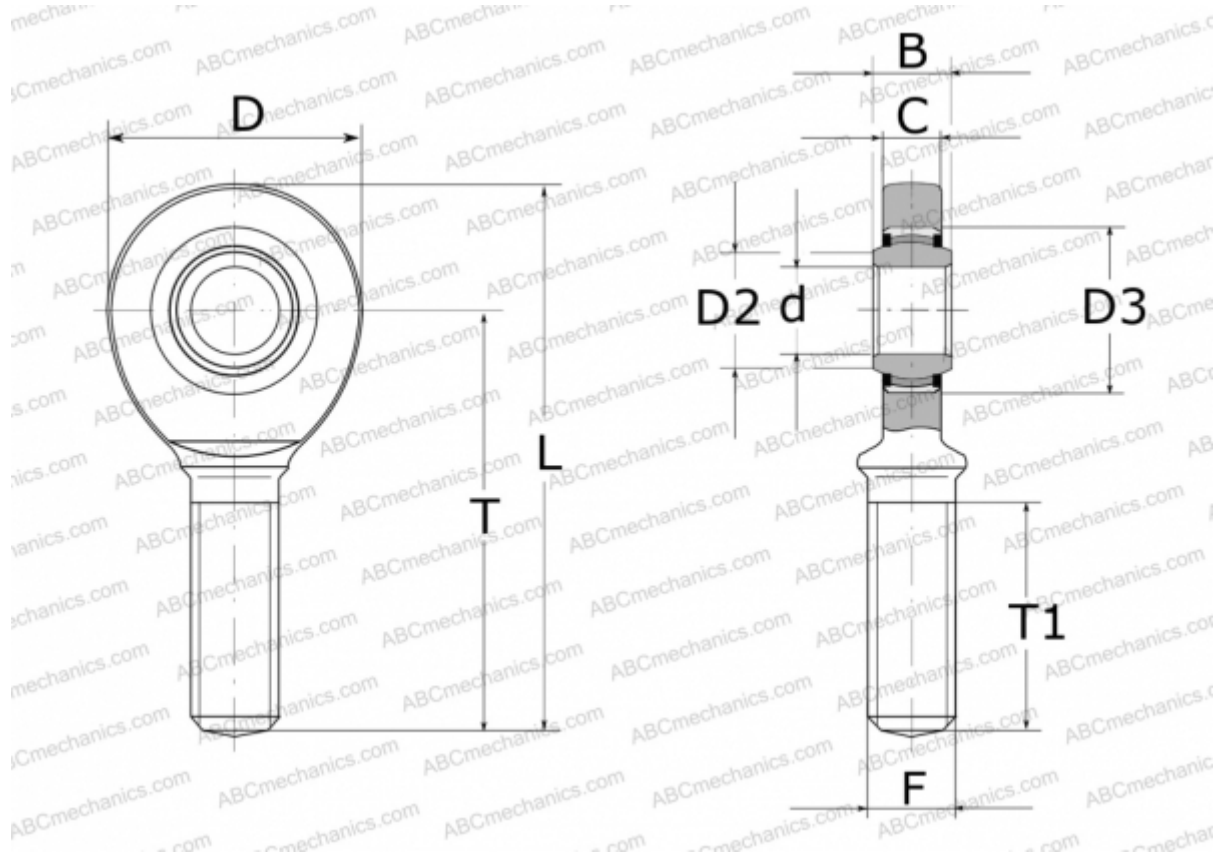

## GAL50-UK-2RS ELGES

TYPE: Plain bearings, Spherical plain bearings and rod ends, Rod ends, Maintenance free, With external thread, with lip seals or high performance seals, left hand thread, series GAL..-UK-2RS (INA)

### Technical specification

#### DIMENSIONS, MM

d	50,000
D	112,000
D2	56,000
D3	75,000
B	35,000
L	241,000
T	185,000
T1	107,000
C	30,000
F	M45X3

**WEIGHT, KG** 3,530

**MANUFACTURER** [ELGES](#)