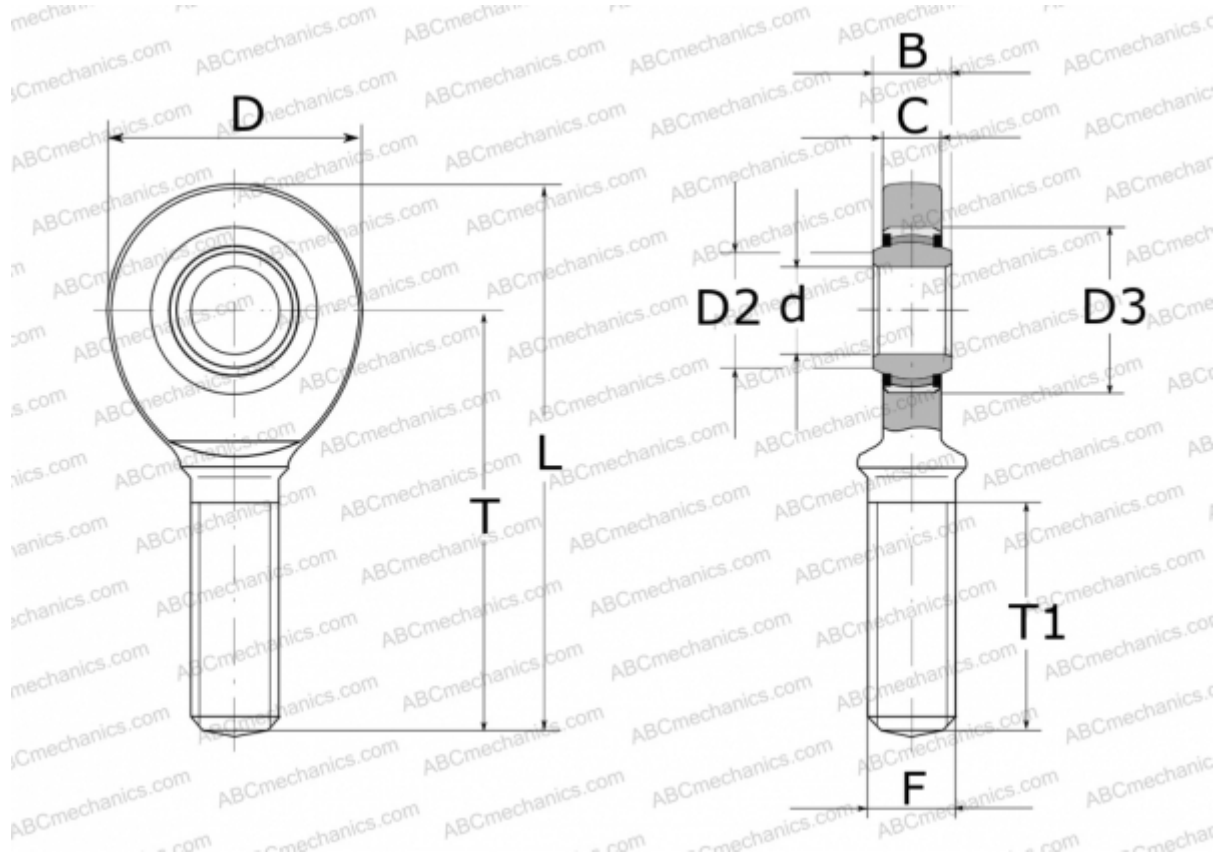

GAL70-UK-2RS ELGES

TYPE: Plain bearings, Spherical plain bearings and rod ends, Rod ends, Maintenance free, With external thread, with lip seals or high performance seals, left hand thread, series GAL.-UK-2RS (INA)

Technical specification

DIMENSIONS, MM

| | |
|----|---------|
| d | 70,000 |
| D | 160,000 |
| D2 | 77,900 |
| D3 | 105,000 |
| B | 49,000 |
| L | 315,000 |
| T | 235,000 |
| T1 | 125,000 |
| C | 42,000 |
| F | M56X4 |

WEIGHT, KG 8,510

MANUFACTURER [ELGES](#)