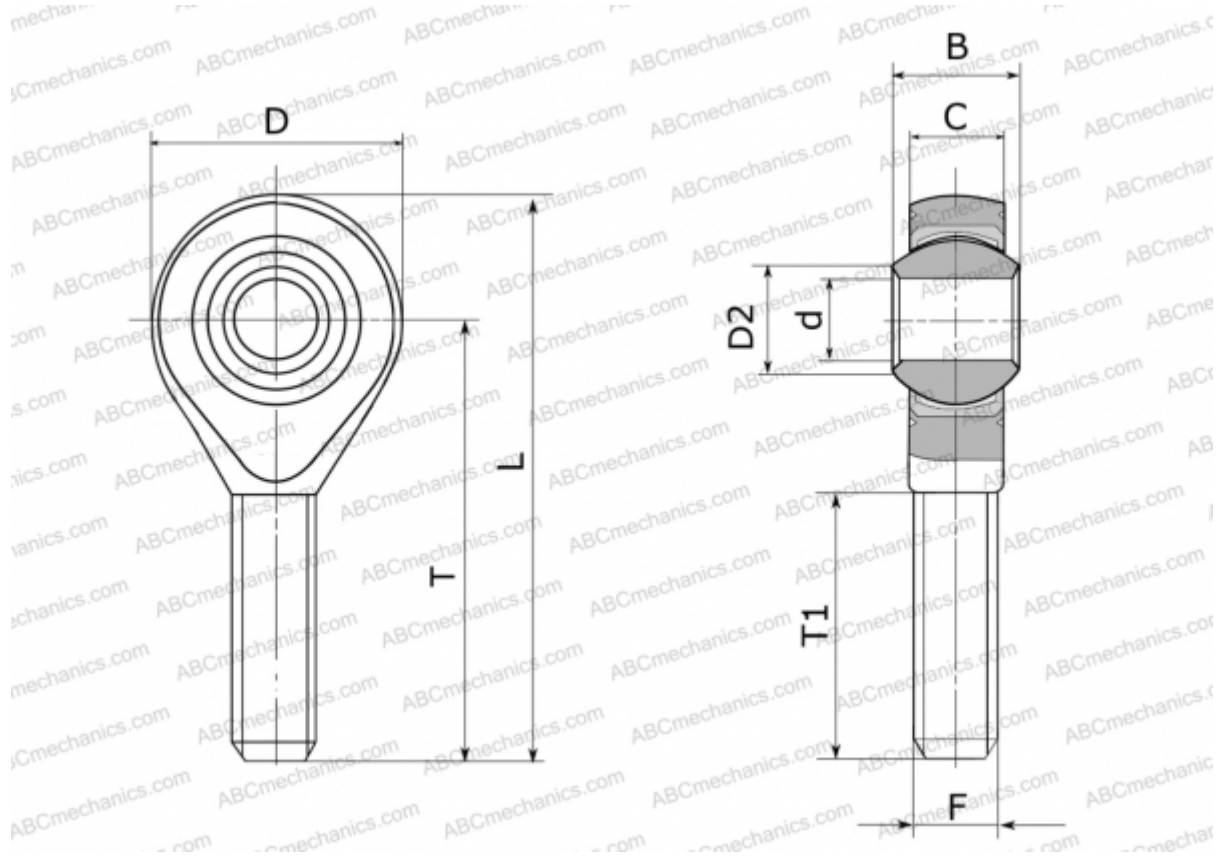

## GASW 5 FLURO

TYPE: Plain bearings, Spherical plain bearings and rod ends, Rod ends, Maintenance free, With external thread, open design, right hand thread, series GASW (FLURO)

### Technical specification

#### DIMENSIONS, MM

d	5,000
D	18,000
D2	7,700
B	8,000
L	42,000
T	33,000
T1	19,000
C	6,000
F	M 5

**WEIGHT, KG** 0,013

**MANUFACTURER** [FLURO](#)