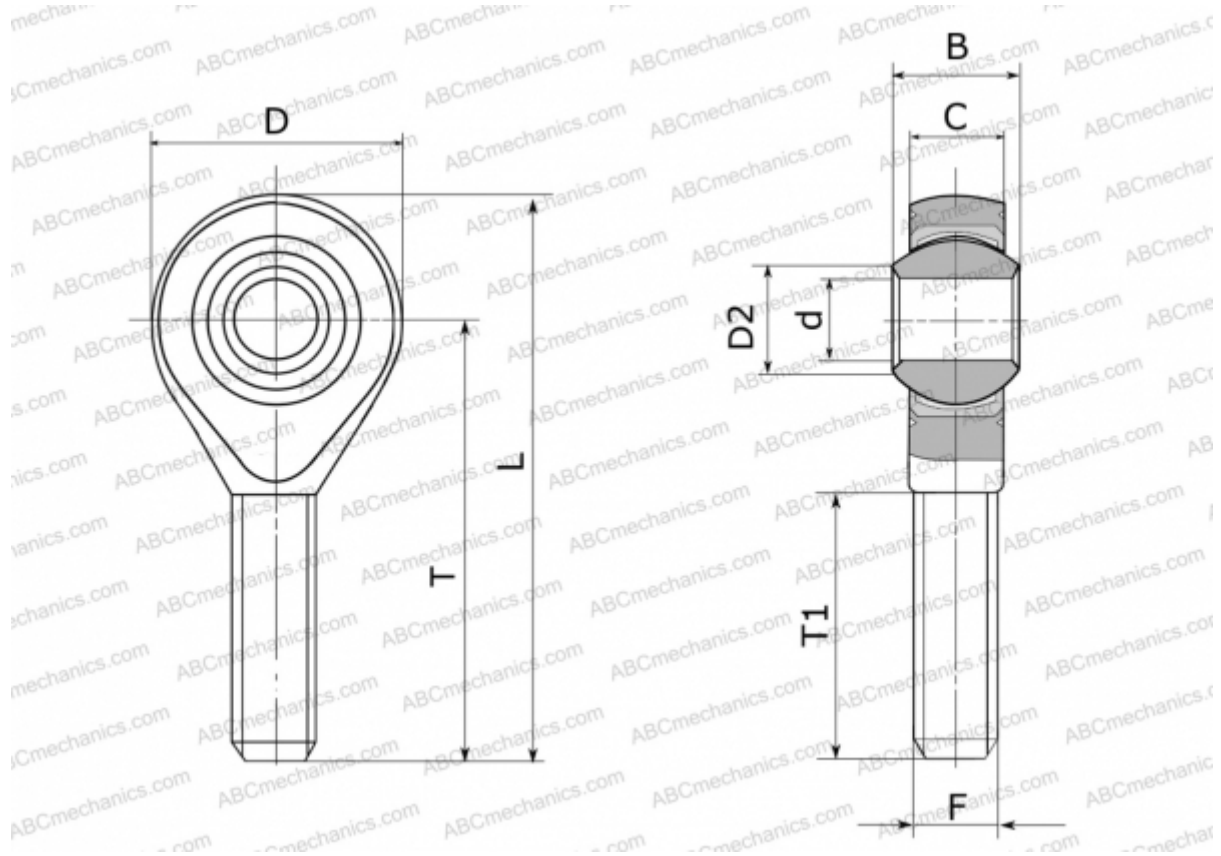

## GASW 6 FLURO

TYPE: Plain bearings, Spherical plain bearings and rod ends, Rod ends, Maintenance free, With external thread, open design, right hand thread, series GASW (FLURO)

### Technical specification

#### DIMENSIONS, MM

d	6,000
D	20,000
D2	8,900
B	9,000
L	46,000
T	36,000
T1	21,000
C	6,750
F	M 6

**WEIGHT, KG** 0,020

**MANUFACTURER** [FLURO](#)