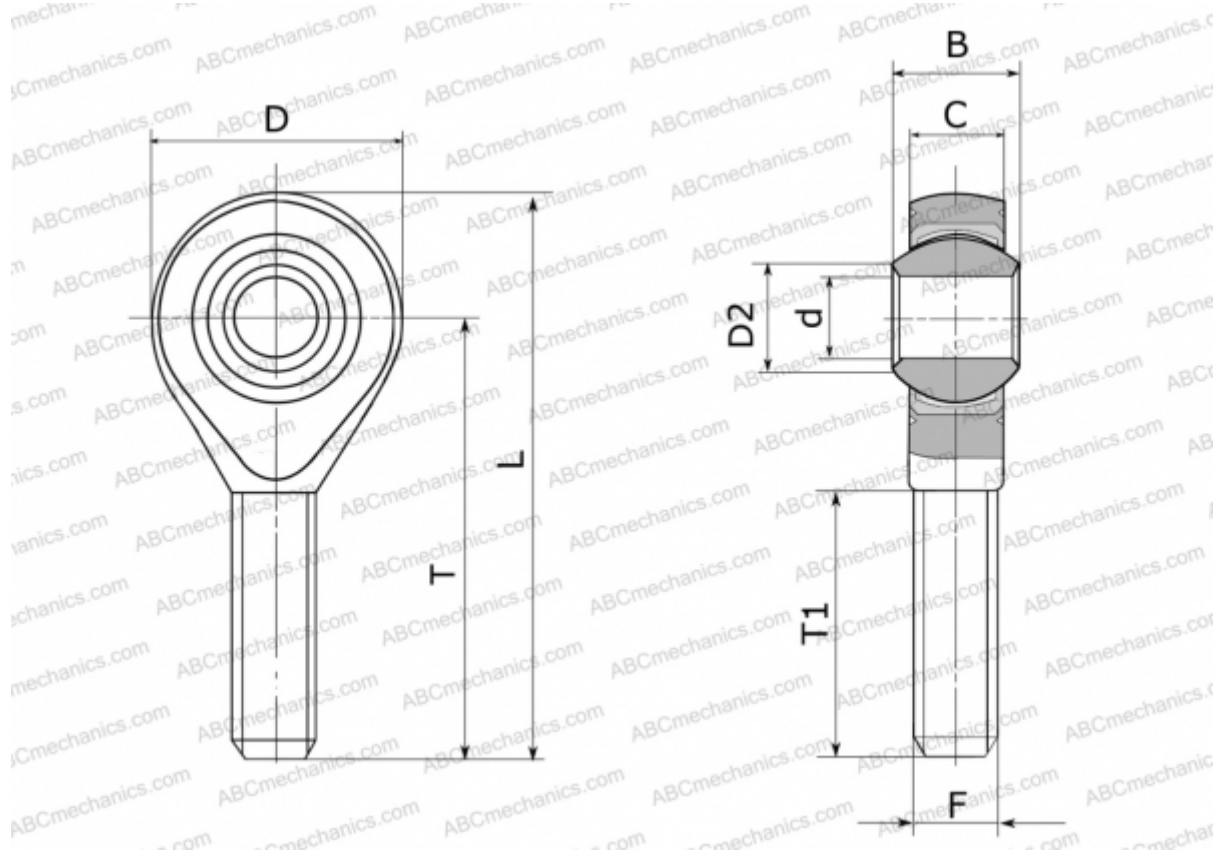

GASW 12 FLURO

TYPE: Plain bearings, Spherical plain bearings and rod ends, Rod ends, Maintenance free, With external thread, open design, right hand thread, series GASW (FLURO)

Technical specification

DIMENSIONS, MM

d	12,000
D	32,000
D2	15,400
B	16,000
L	70,000
T	54,000
T1	32,000
C	12,000
F	M 12

WEIGHT, KG 0,087

MANUFACTURER [FLURO](#)