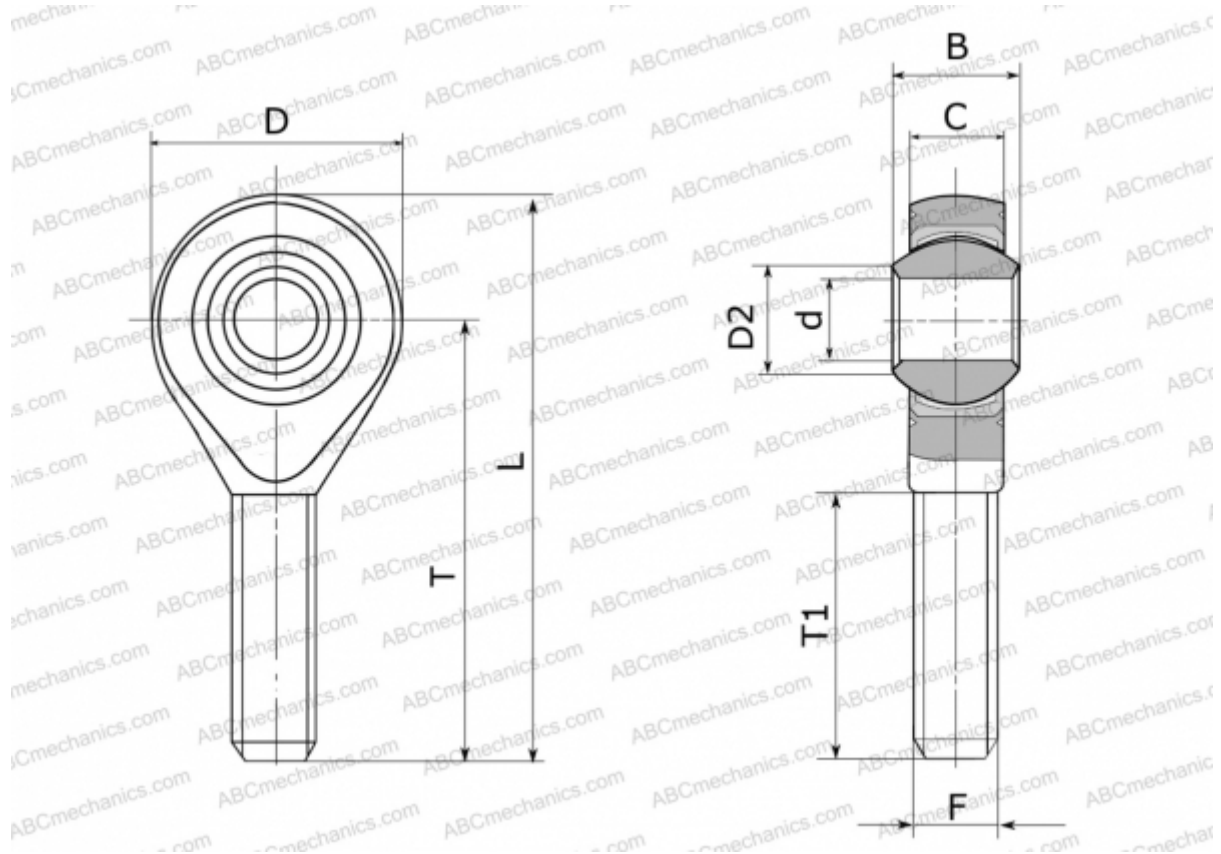

GASW 14 FLURO

TYPE: Plain bearings, Spherical plain bearings and rod ends, Rod ends, Maintenance free, With external thread, open design, right hand thread, series GASW (FLURO)

Technical specification

DIMENSIONS, MM

d	14,000
D	36,000
D2	16,800
B	19,000
L	78,000
T	60,000
T1	38,000
C	13,500
F	M 14

MANUFACTURER

[FLURO](#)