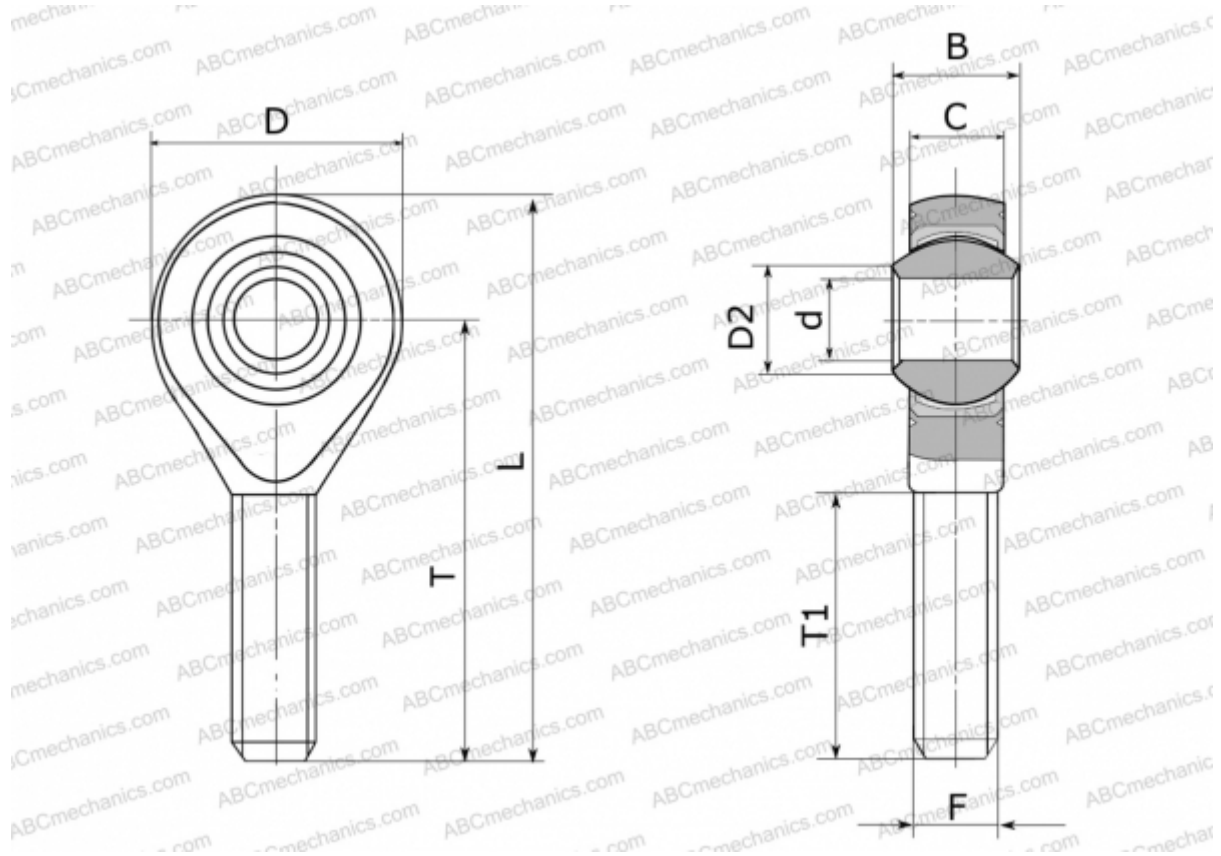

GASW 30 FLURO

TYPE: Plain bearings, Spherical plain bearings and rod ends, Rod ends, Maintenance free, With external thread, open design, right hand thread, series GASW (FLURO)

Technical specification

DIMENSIONS, MM

d	30,000
D	70,000
D2	34,800
B	37,000
L	145,000
T	110,000
T1	71,000
C	25,000
F	M 30x2

WEIGHT, KG 1,030

MANUFACTURER [FLURO](#)