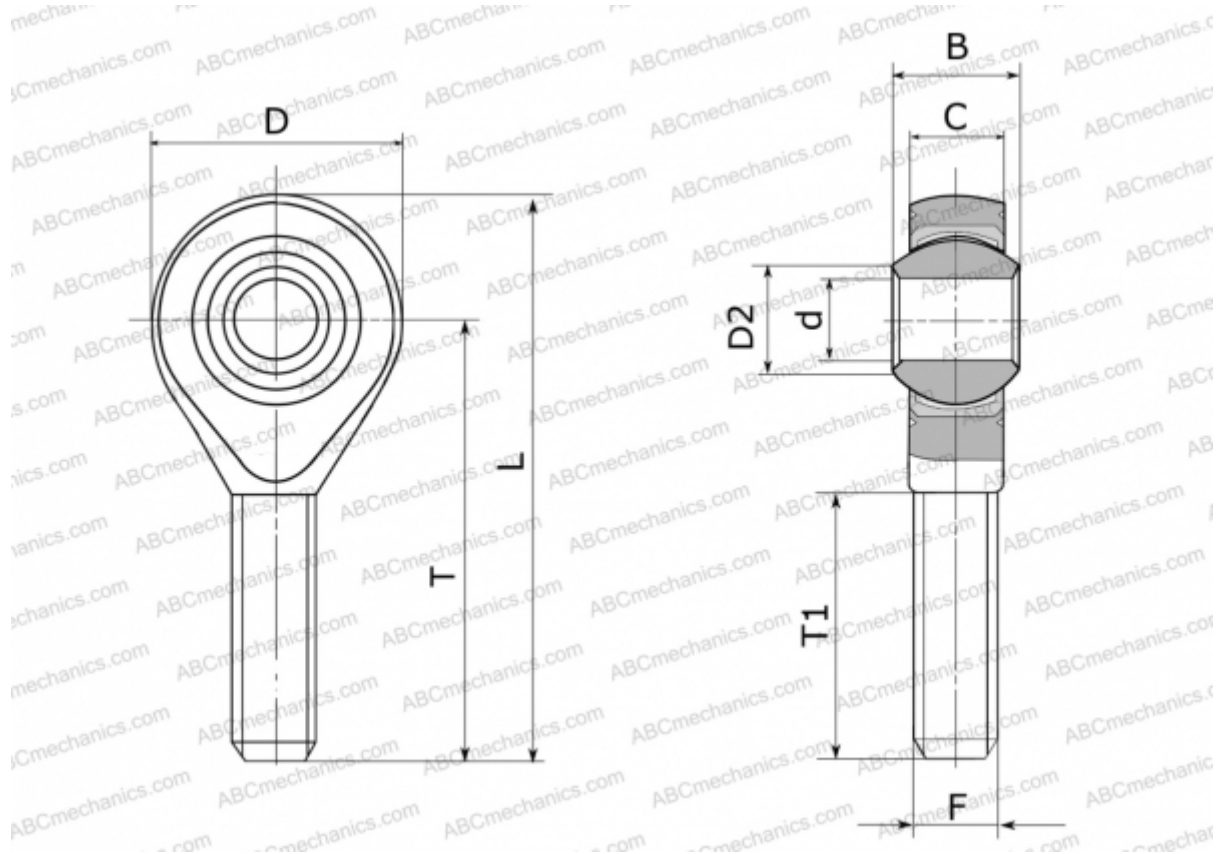

## GASW 40 FLURO

TYPE: Plain bearings, Spherical plain bearings and rod ends, Rod ends, Maintenance free, With external thread, open design, right hand thread, series GASW (FLURO)

### Technical specification

#### DIMENSIONS, MM

d	40,000
D	90,000
D2	44,200
B	49,000
L	187,000
T	142,000
T1	78,000
C	35,000
F	M 42x2

**WEIGHT, KG** 2,570

**MANUFACTURER** [FLURO](#)