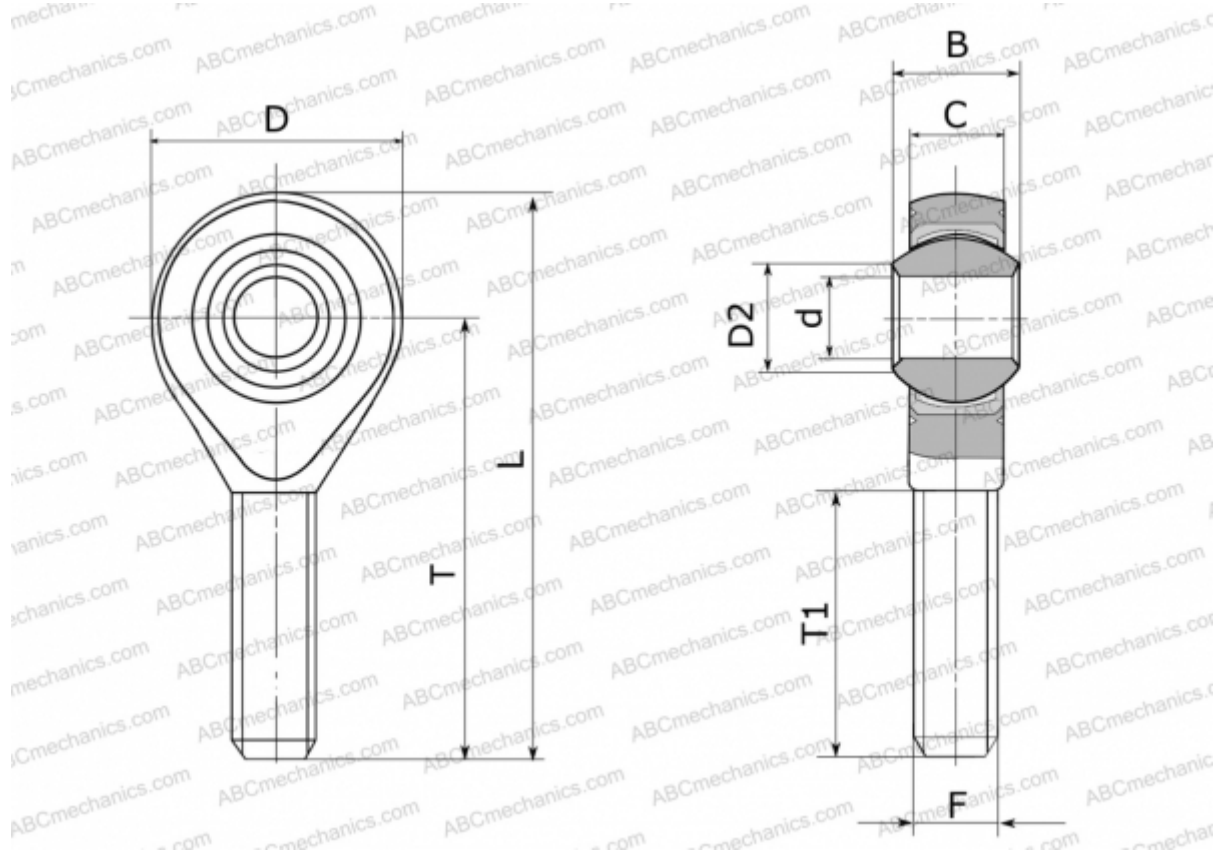

GALSW 5 FLURO

TYPE: Plain bearings, Spherical plain bearings and rod ends, Rod ends, Maintenance free, With external thread, open design, left hand thread, series GALSW (FLURO)

Technical specification

DIMENSIONS, MM

d	5,000
D	18,000
D2	7,700
B	8,000
L	42,000
T	33,000
T1	19,000
C	6,000
F	M 5

WEIGHT, KG 0,013

MANUFACTURER [FLURO](#)