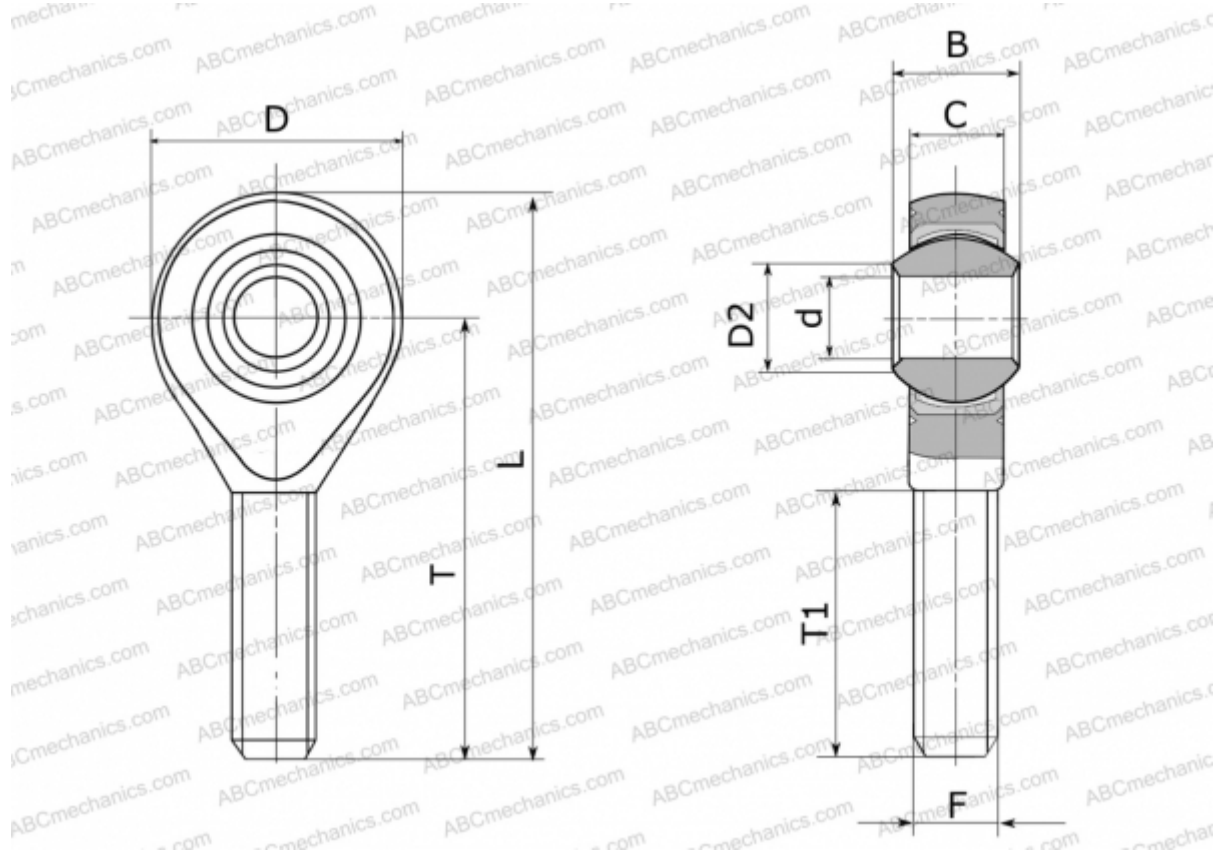

GALSW 6 FLURO

TYPE: Plain bearings, Spherical plain bearings and rod ends, Rod ends, Maintenance free, With external thread, open design, left hand thread, series GALSW (FLURO)

Technical specification

DIMENSIONS, MM

d	6,000
D	20,000
D2	8,900
B	9,000
L	46,000
T	36,000
T1	21,000
C	6,750
F	M 6

WEIGHT, KG 0,020

MANUFACTURER [FLURO](#)