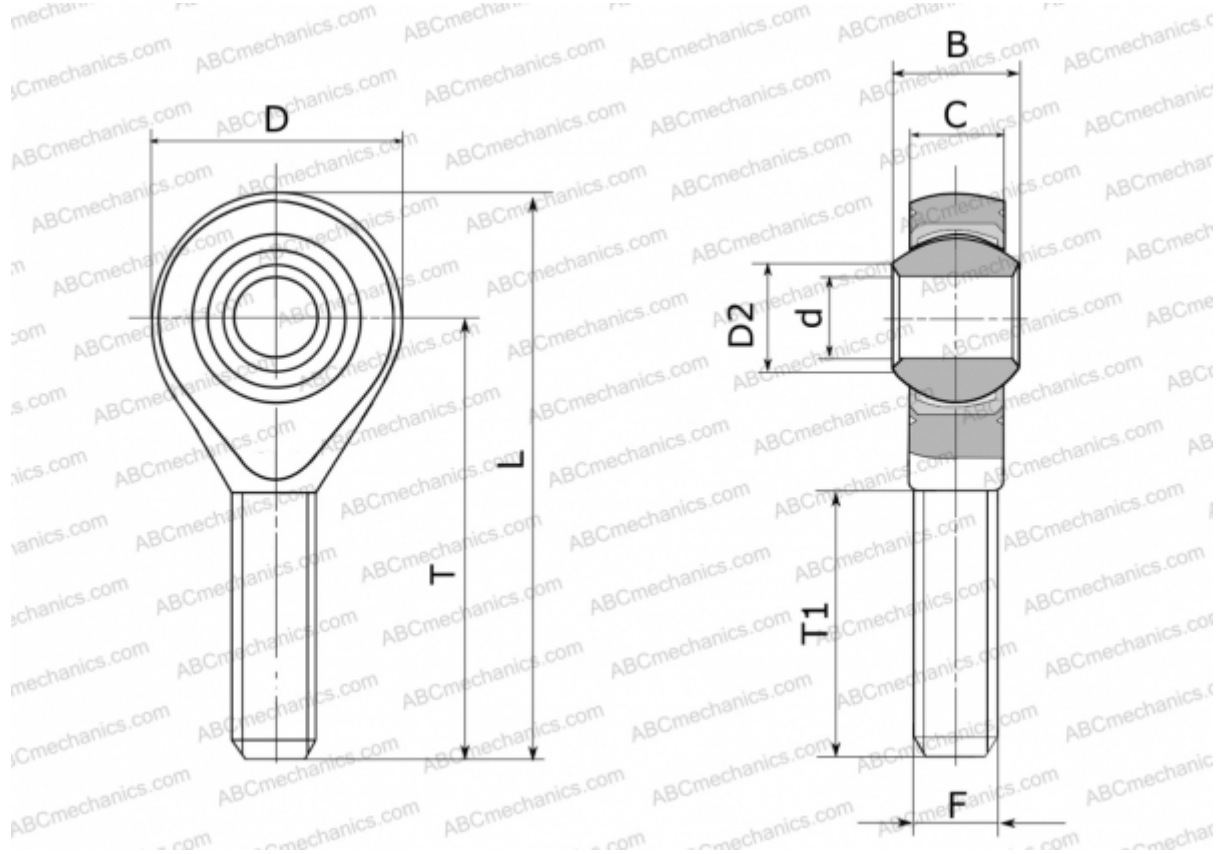

GALSW 8 FLURO

TYPE: Plain bearings, Spherical plain bearings and rod ends, Rod ends, Maintenance free, With external thread, open design, left hand thread, series GALSW (FLURO)

Technical specification

DIMENSIONS, MM

d	8,000
D	24,000
D2	10,400
B	12,000
L	54,000
T	42,000
T1	25,000
C	9,000
F	M 8

WEIGHT, KG 0,033

MANUFACTURER [FLURO](#)