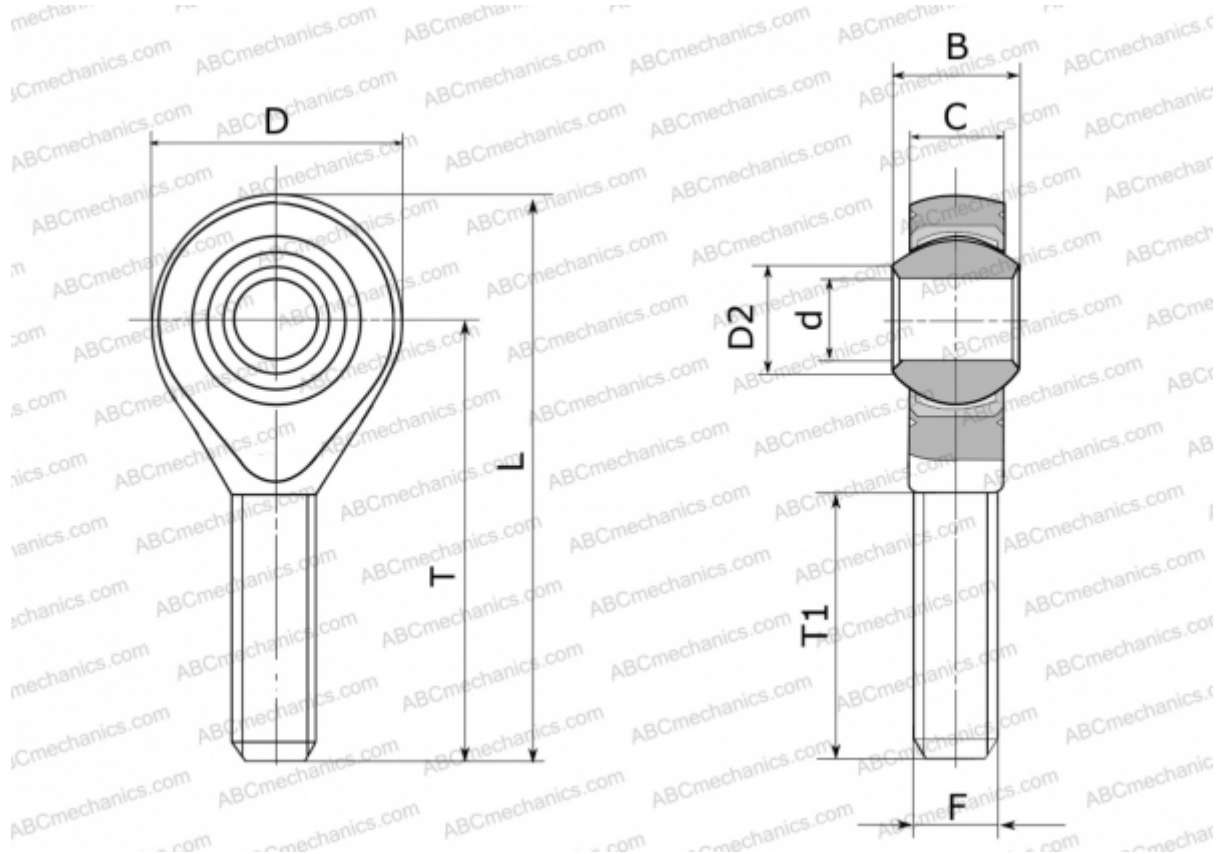

## GALSW 12 FLURO

TYPE: Plain bearings, Spherical plain bearings and rod ends, Rod ends, Maintenance free, With external thread, open design, left hand thread, series GALSW (FLURO)

### Technical specification

#### DIMENSIONS, MM

d	12,000
D	32,000
D2	15,400
B	16,000
L	70,000
T	54,000
T1	32,000
C	12,000
F	M 12

**WEIGHT, KG** 0,087

**MANUFACTURER** [FLURO](#)