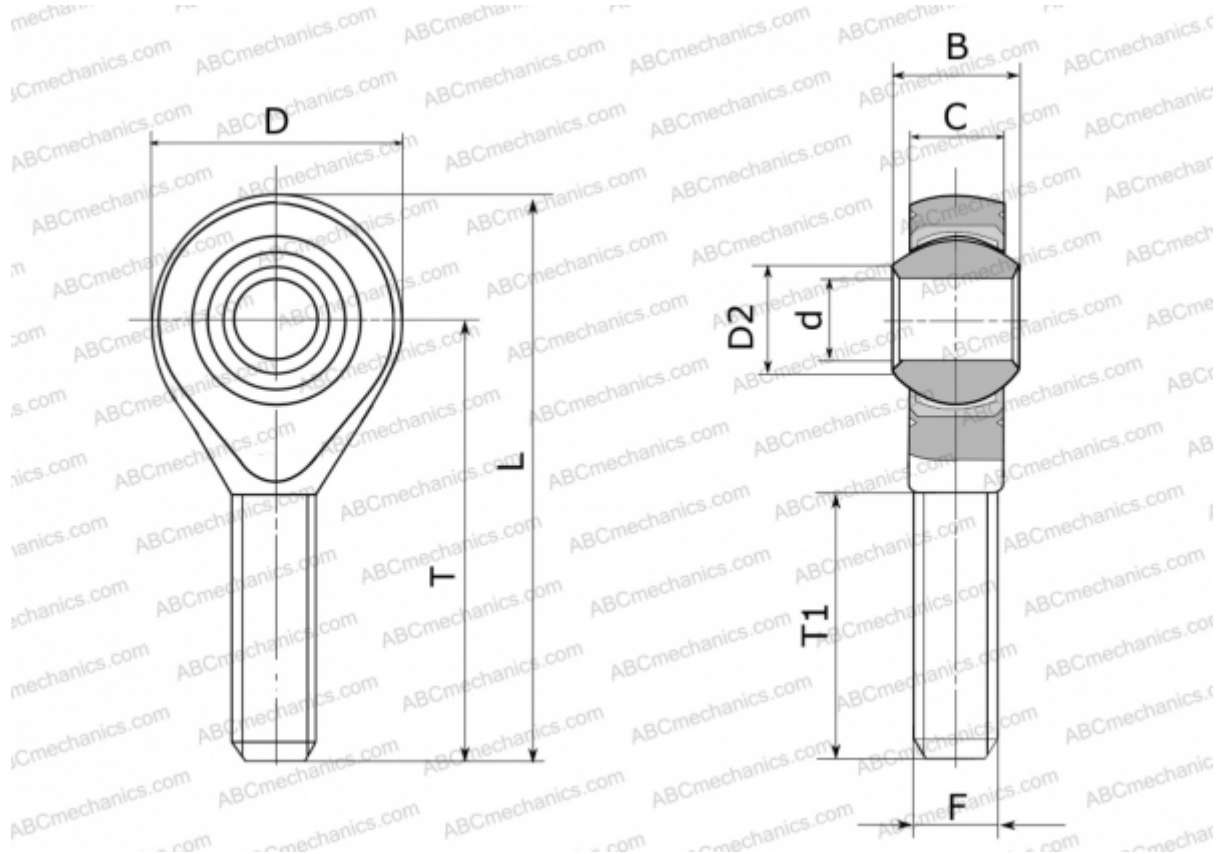

GALSW 14 FLURO

TYPE: Plain bearings, Spherical plain bearings and rod ends, Rod ends, Maintenance free, With external thread, open design, left hand thread, series GALSW (FLURO)

Technical specification

DIMENSIONS, MM

| | |
|----|--------|
| d | 14,000 |
| D | 36,000 |
| D2 | 16,800 |
| B | 19,000 |
| L | 78,000 |
| T | 60,000 |
| T1 | 38,000 |
| C | 13,500 |
| F | M 14 |

WEIGHT, KG 0,129

MANUFACTURER [FLURO](#)