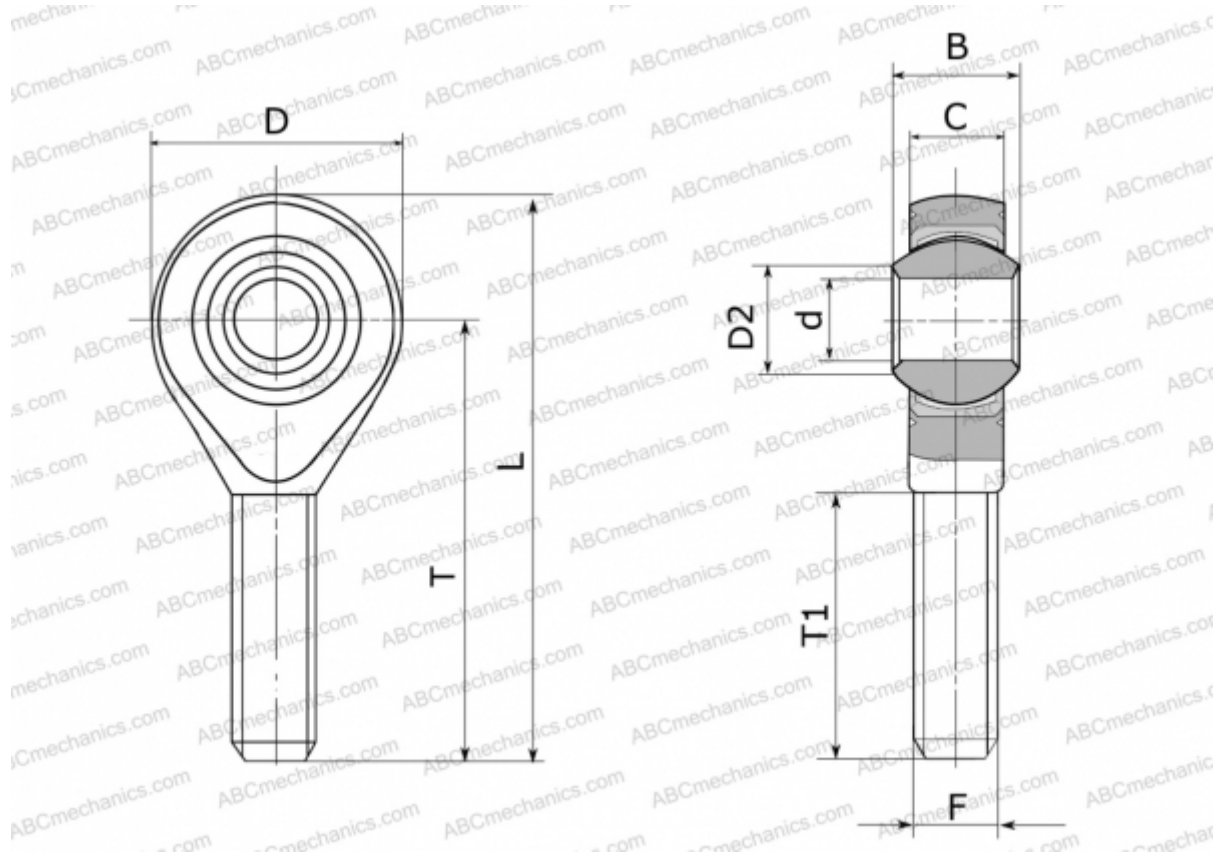

## GALSW 16 FLURO

TYPE: Plain bearings, Spherical plain bearings and rod ends, Rod ends, Maintenance free, With external thread, open design, left hand thread, series GALSW (FLURO)

### Technical specification

#### DIMENSIONS, MM

d	16,000
D	42,000
D2	19,300
B	21,000
L	87,000
T	66,000
T1	40,000
C	15,000
F	M 16

**WEIGHT, KG** 0,189

**MANUFACTURER** [FLURO](#)