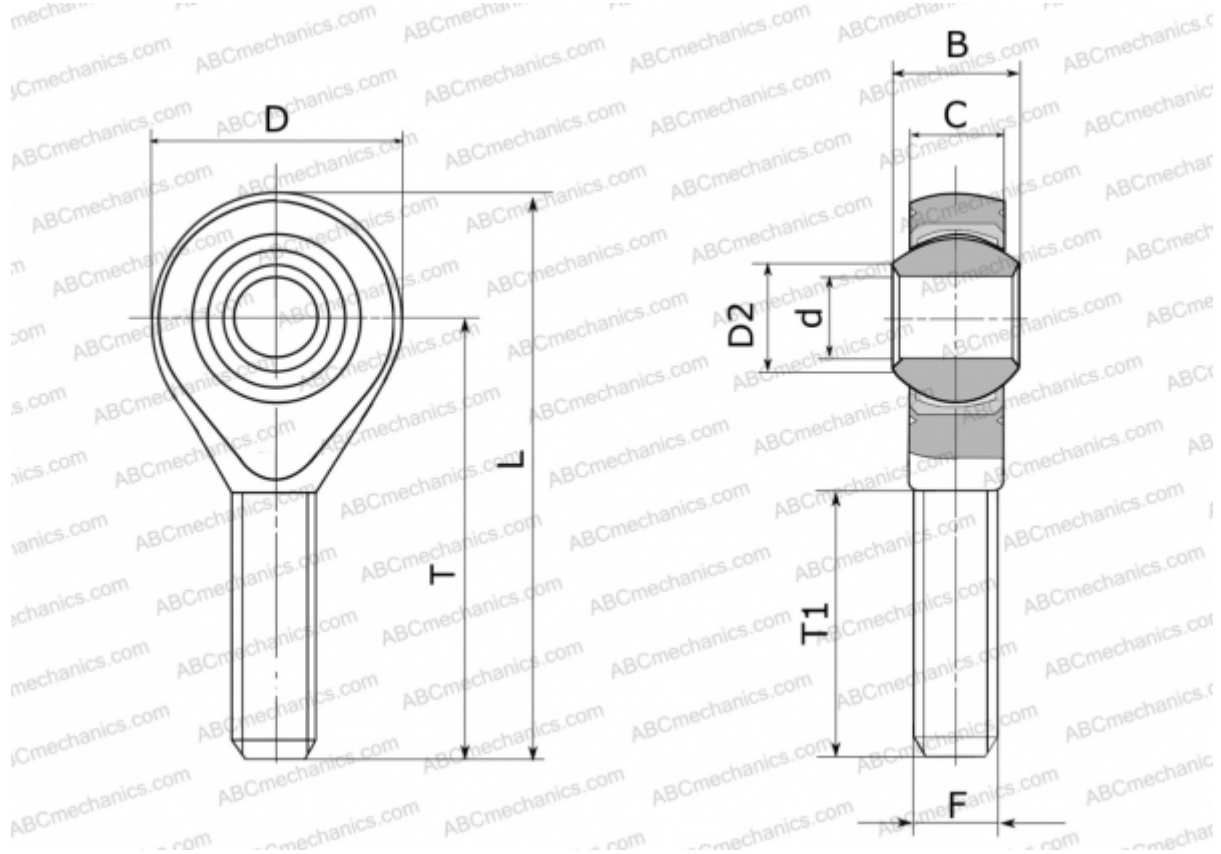

GALSW 18 FLURO

TYPE: Plain bearings, Spherical plain bearings and rod ends, Rod ends, Maintenance free, With external thread, open design, left hand thread, series GALSW (FLURO)

Technical specification

DIMENSIONS, MM

d	18,000
D	46,000
D2	21,800
B	23,000
L	95,000
T	72,000
T1	44,000
C	16,500
F	M 18x1.5

WEIGHT, KG 0,267

MANUFACTURER [FLURO](#)