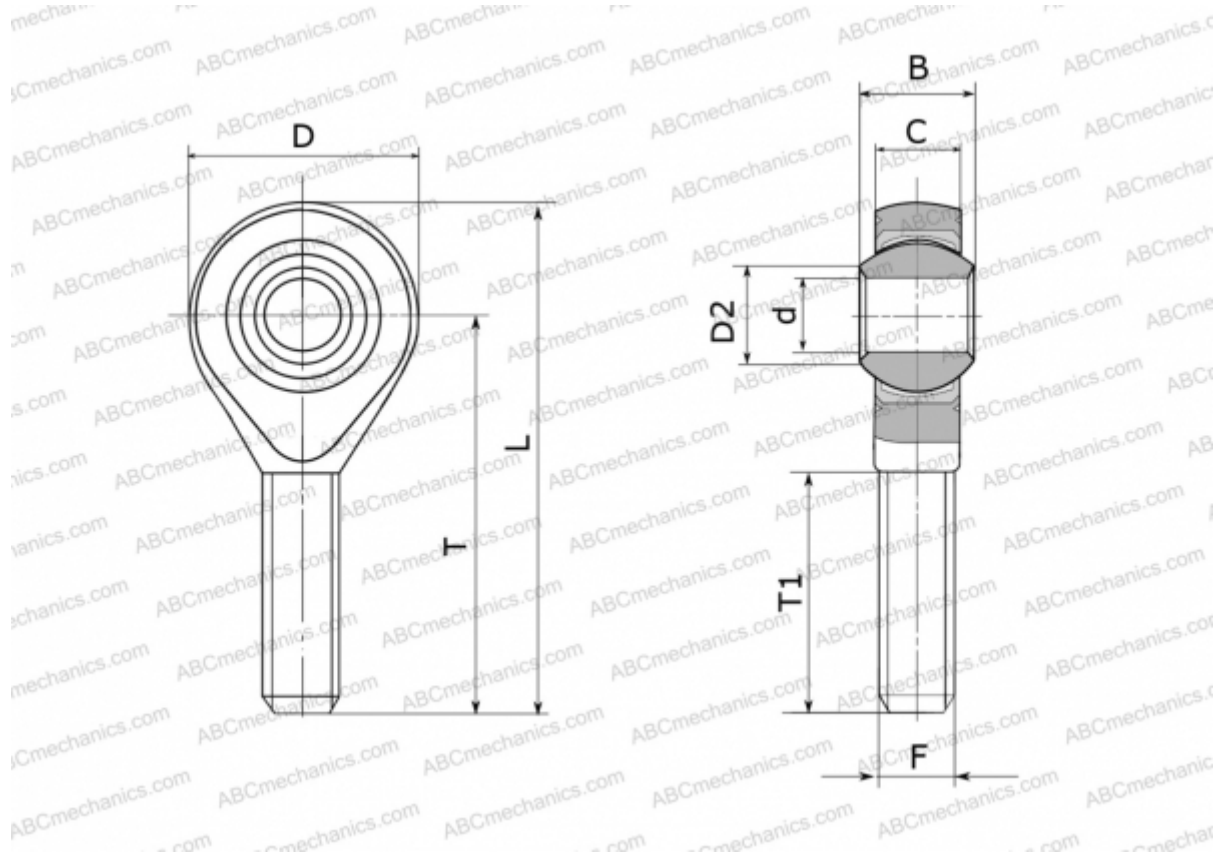

GAXSW 12 FLURO

TYPE: Plain bearings, Spherical plain bearings and rod ends, Rod ends, Maintenance free, With external thread, open design, right hand thread, series GAXSW (FLURO)

Technical specification

DIMENSIONS, MM

d	12,000
D	32,000
D2	15,400
B	16,000
L	70,000
T	54,000
T1	32,000
C	12,000
F	M 12

WEIGHT, KG 0,087

MANUFACTURER [FLURO](#)