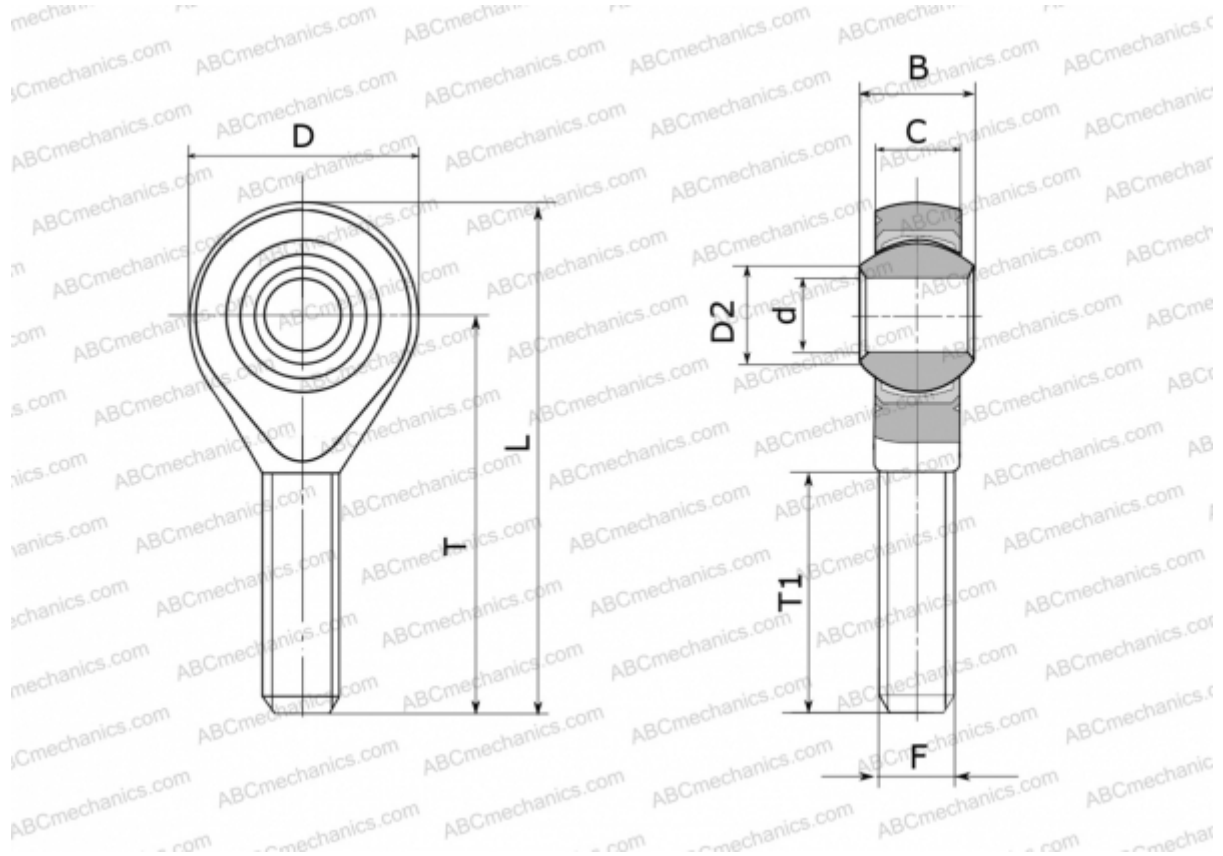

GAXSW 14 FLURO

TYPE: Plain bearings, Spherical plain bearings and rod ends, Rod ends, Maintenance free, With external thread, open design, right hand thread, series GAXSW (FLURO)

Technical specification

DIMENSIONS, MM

d	14,000
D	36,000
D2	16,800
B	19,000
L	78,000
T	60,000
T1	38,000
C	13,500
F	M 14

WEIGHT, KG 0,129

MANUFACTURER [FLURO](#)