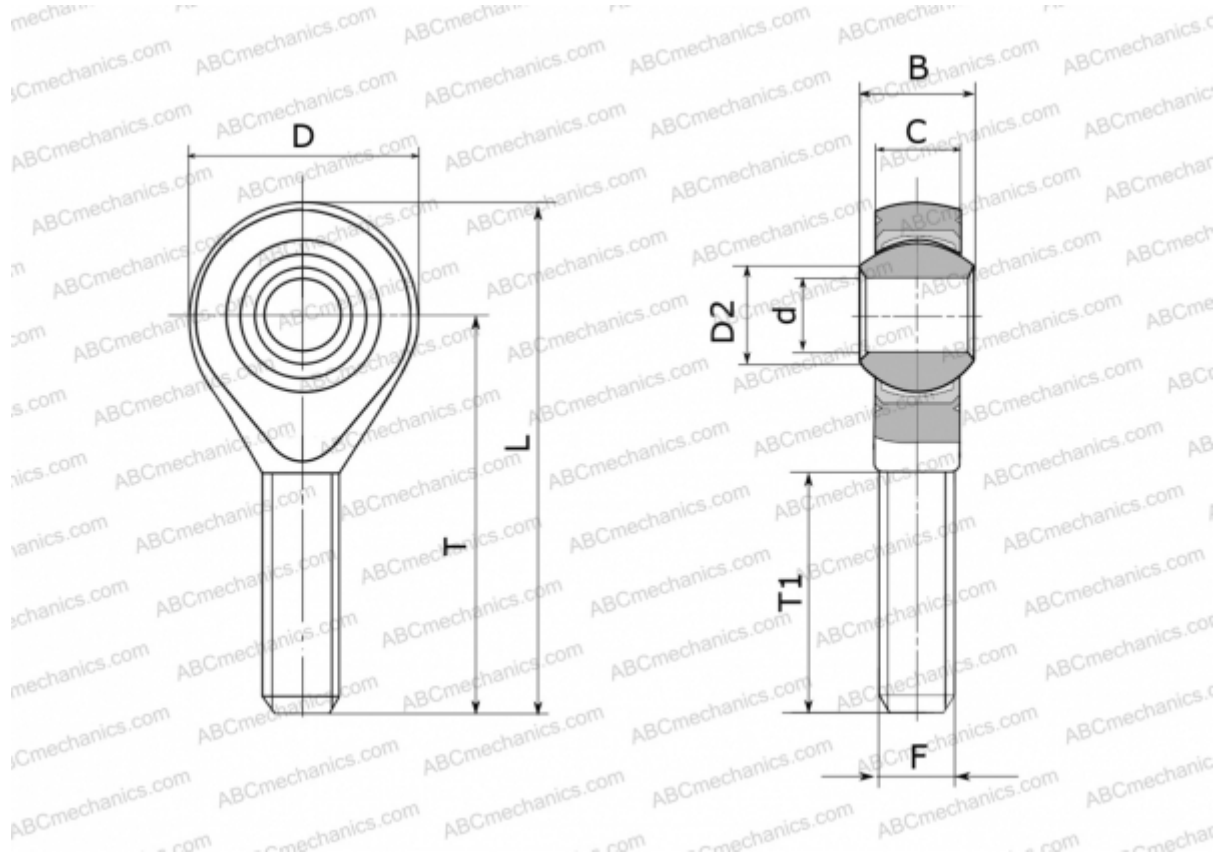

## GALXSW 6 FLURO

TYPE: Plain bearings, Spherical plain bearings and rod ends, Rod ends, Maintenance free, With external thread, open design, left hand thread, series GALXSW (FLURO)

### Technical specification

#### DIMENSIONS, MM

d	6,000
D	20,000
D2	8,900
B	9,000
L	46,000
T	36,000
T1	21,000
C	6,750
F	M 6

**WEIGHT, KG** 0,020

**MANUFACTURER** [FLURO](#)