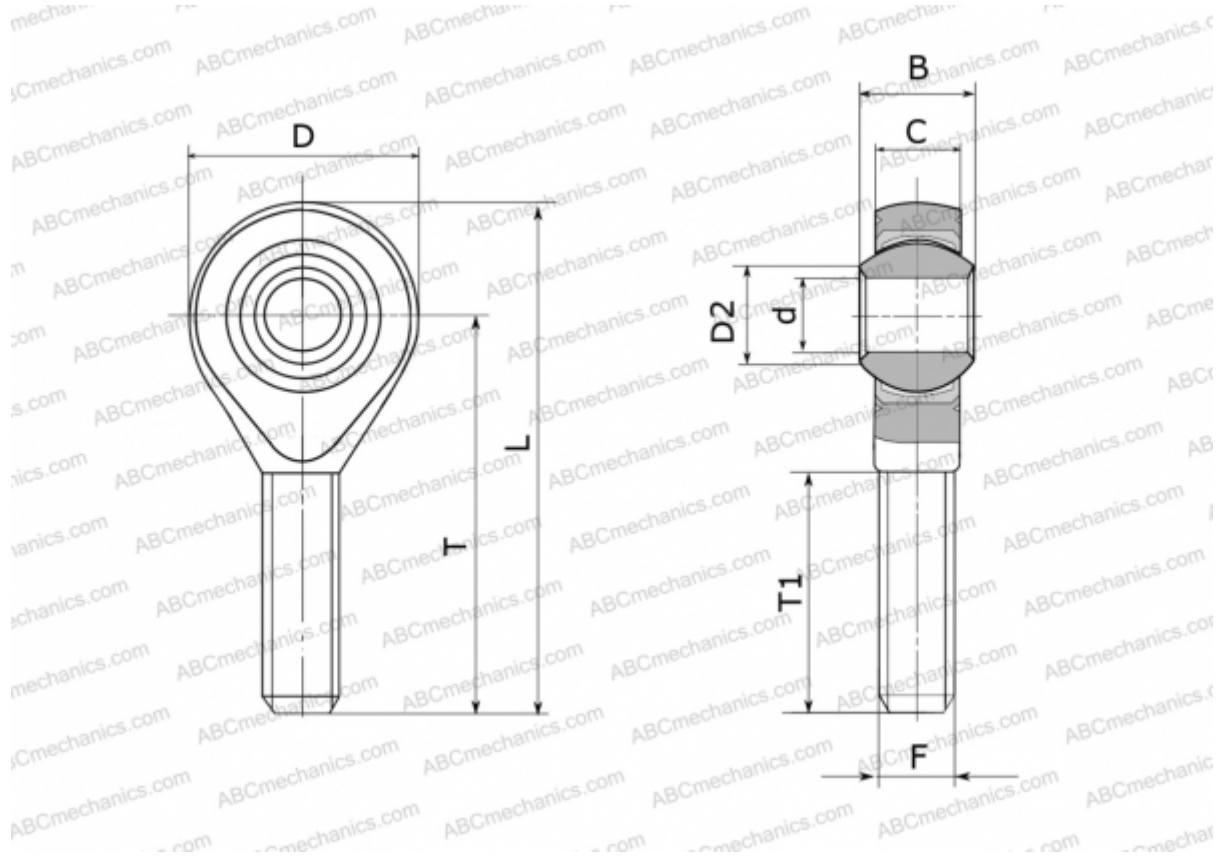

GALXSW 8 FLURO

TYPE: Plain bearings, Spherical plain bearings and rod ends, Rod ends, Maintenance free, With external thread, open design, left hand thread, series GALXSW (FLURO)

Technical specification

DIMENSIONS, MM

| | |
|----|--------|
| d | 8,000 |
| D | 24,000 |
| D2 | 10,400 |
| B | 12,000 |
| L | 54,000 |
| T | 42,000 |
| T1 | 25,000 |
| C | 9,000 |
| F | M 8 |

MANUFACTURER

[FLURO](#)