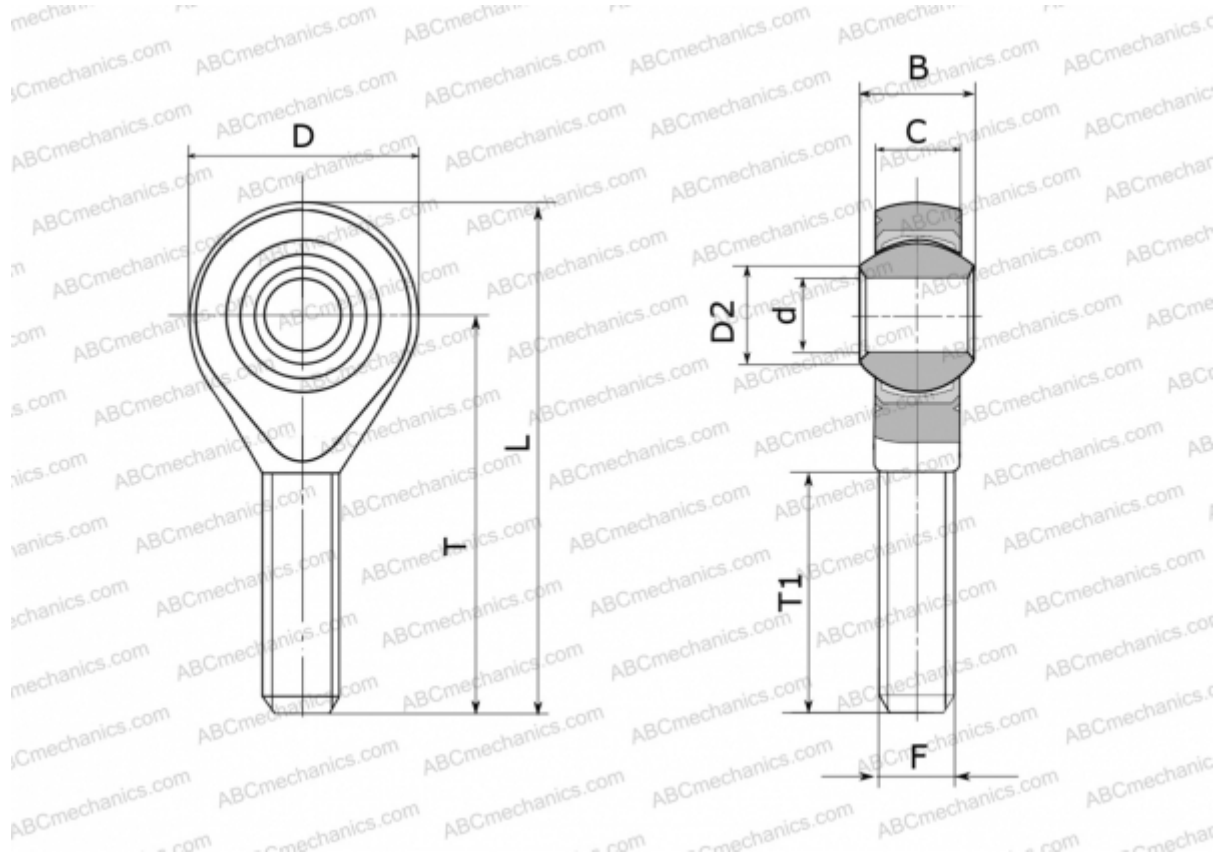

GALXSW 16 FLURO

TYPE: Plain bearings, Spherical plain bearings and rod ends, Rod ends, Maintenance free, With external thread, open design, left hand thread, series GALXSW (FLURO)

Technical specification

DIMENSIONS, MM

d	16,000
D	42,000
D2	19,300
B	21,000
L	87,000
T	66,000
T1	40,000
C	15,000
F	M 16

WEIGHT, KG 0,189

MANUFACTURER [FLURO](#)