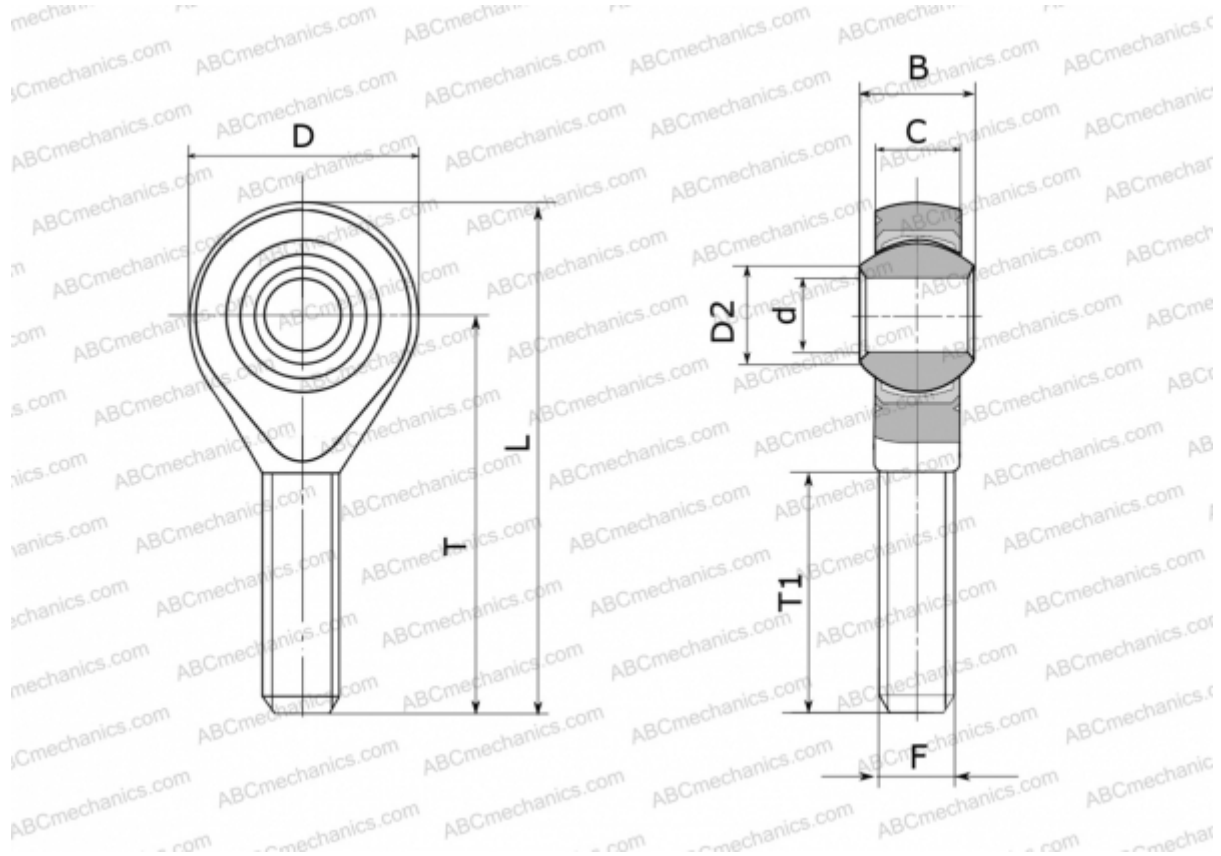

## GALXSW 20 FLURO

TYPE: Plain bearings, Spherical plain bearings and rod ends, Rod ends, Maintenance free, With external thread, open design, left hand thread, series GALXSW (FLURO)

### Technical specification

#### DIMENSIONS, MM

d	20,000
D	50,000
D2	24,300
B	25,000
L	103,000
T	78,000
T1	47,000
C	18,000
F	M 20x1.5

**WEIGHT, KG** 0,348

**MANUFACTURER** [FLURO](#)