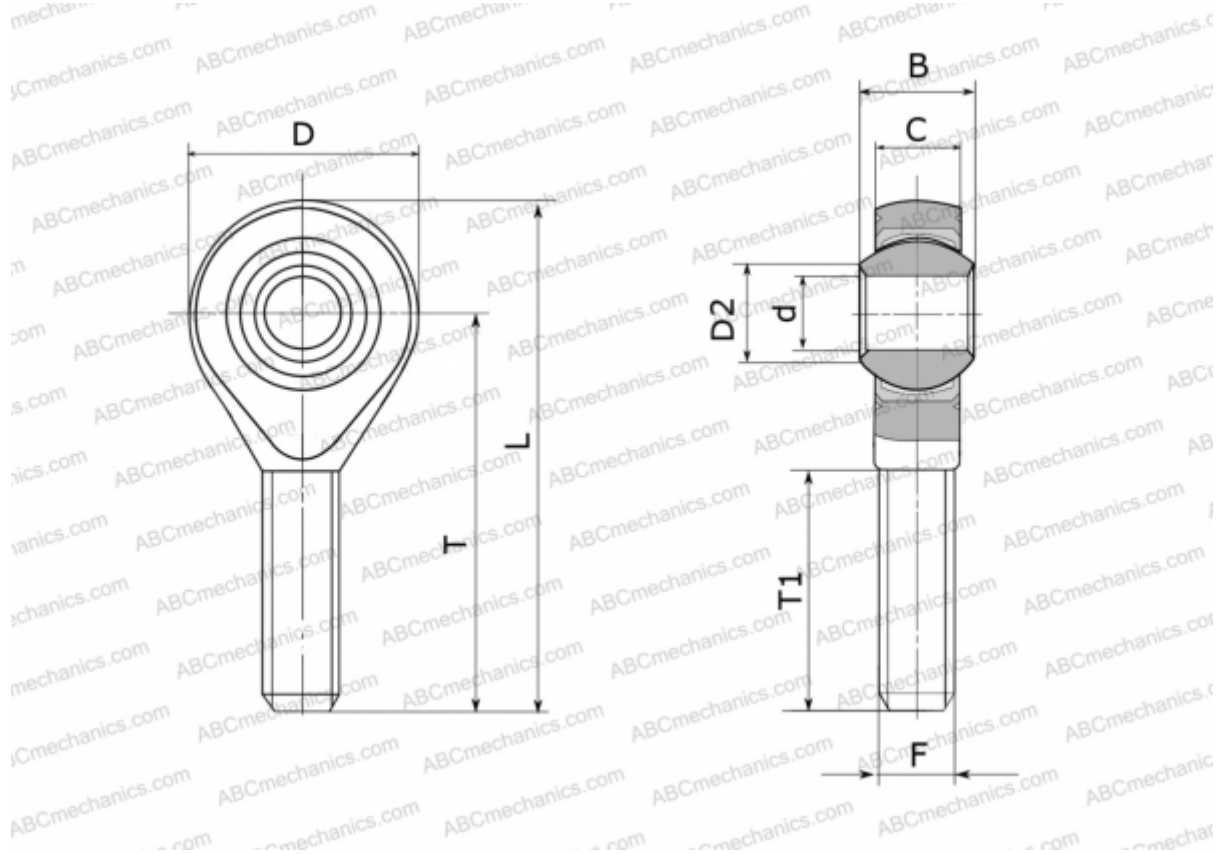

GALXSW 25 FLURO

TYPE: Plain bearings, Spherical plain bearings and rod ends, Rod ends, Maintenance free, With external thread, open design, left hand thread, series GALXSW (FLURO)

Technical specification

DIMENSIONS, MM

d	25,000
D	60,000
D2	29,600
B	31,000
L	124,000
T	94,000
T1	57,000
C	22,000
F	M 24x2

WEIGHT, KG 0,600

MANUFACTURER [FLURO](#)