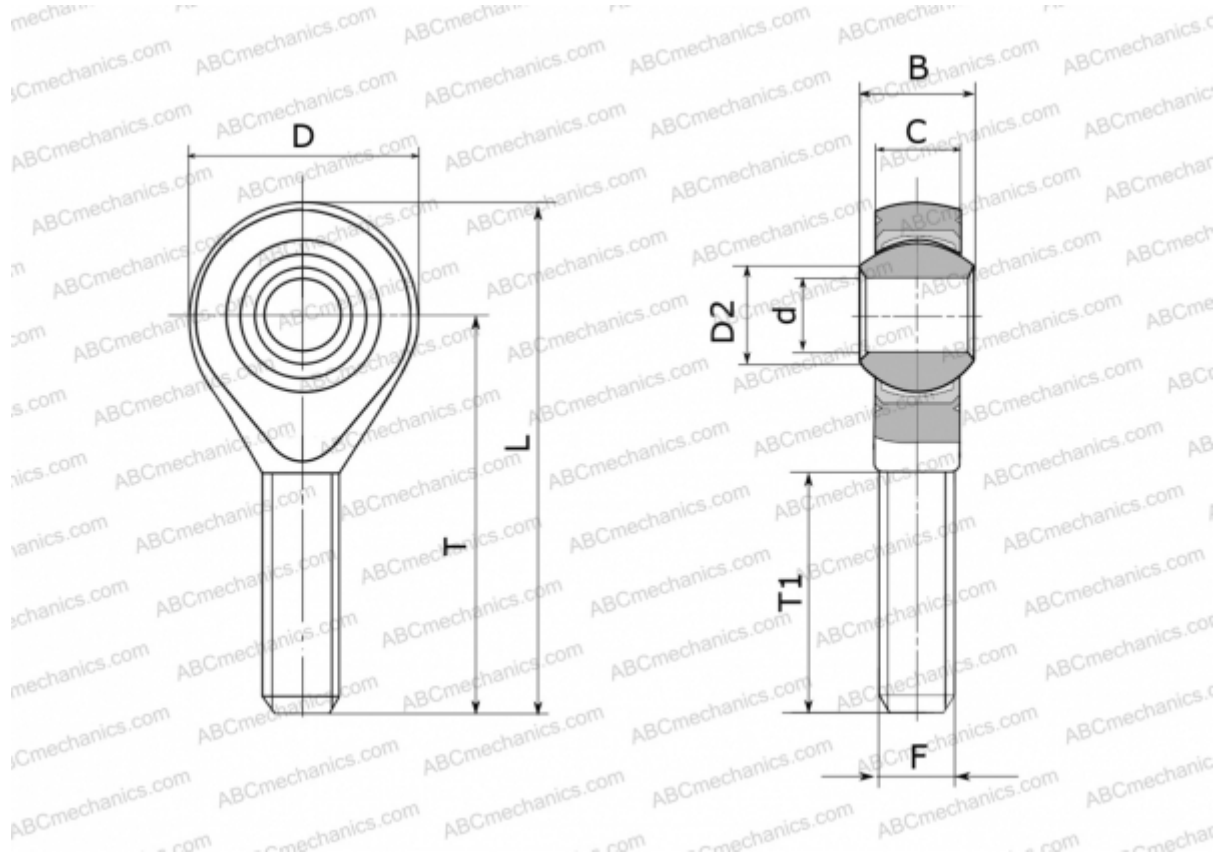

## GALXSW 35 FLURO

TYPE: Plain bearings, Spherical plain bearings and rod ends, Rod ends, Maintenance free, With external thread, open design, left hand thread, series GALXSW (FLURO)

### Technical specification

#### DIMENSIONS, MM

d	35,000
D	80,000
D2	37,700
B	43,000
L	165,000
T	125,000
T1	73,000
C	28,000
F	M 36x2

**WEIGHT, KG** 1,600

**MANUFACTURER** [FLURO](#)