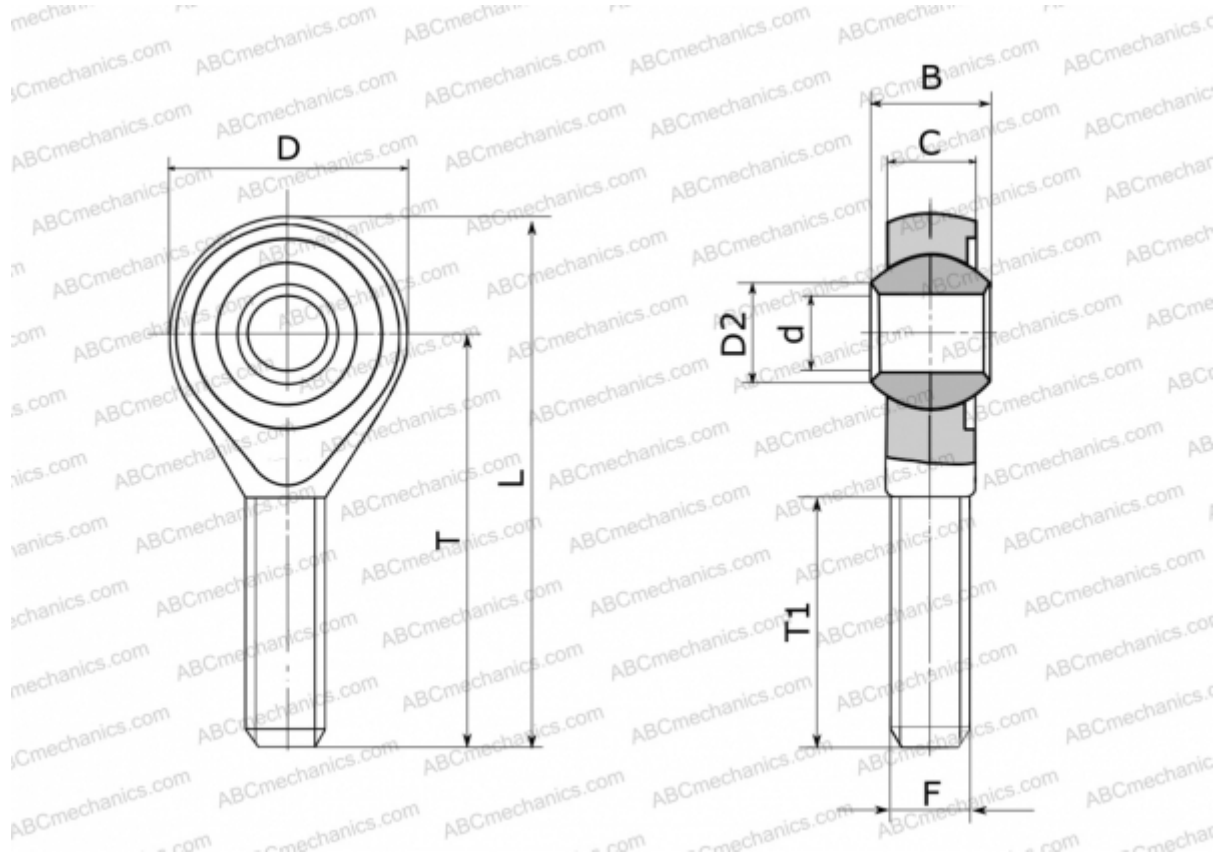

## GALO 8 FLURO

TYPE: Plain bearings, Spherical plain bearings and rod ends, Rod ends, Maintenance free, With external thread, open design, left hand thread, series GALO (FLURO)

### Technical specification

#### DIMENSIONS, MM

d	8,000
D	24,000
D2	10,400
B	12,000
L	54,000
T	42,000
T1	25,000
C	9,000
F	M 8

**WEIGHT, KG** 0,033

**MANUFACTURER** [FLURO](#)