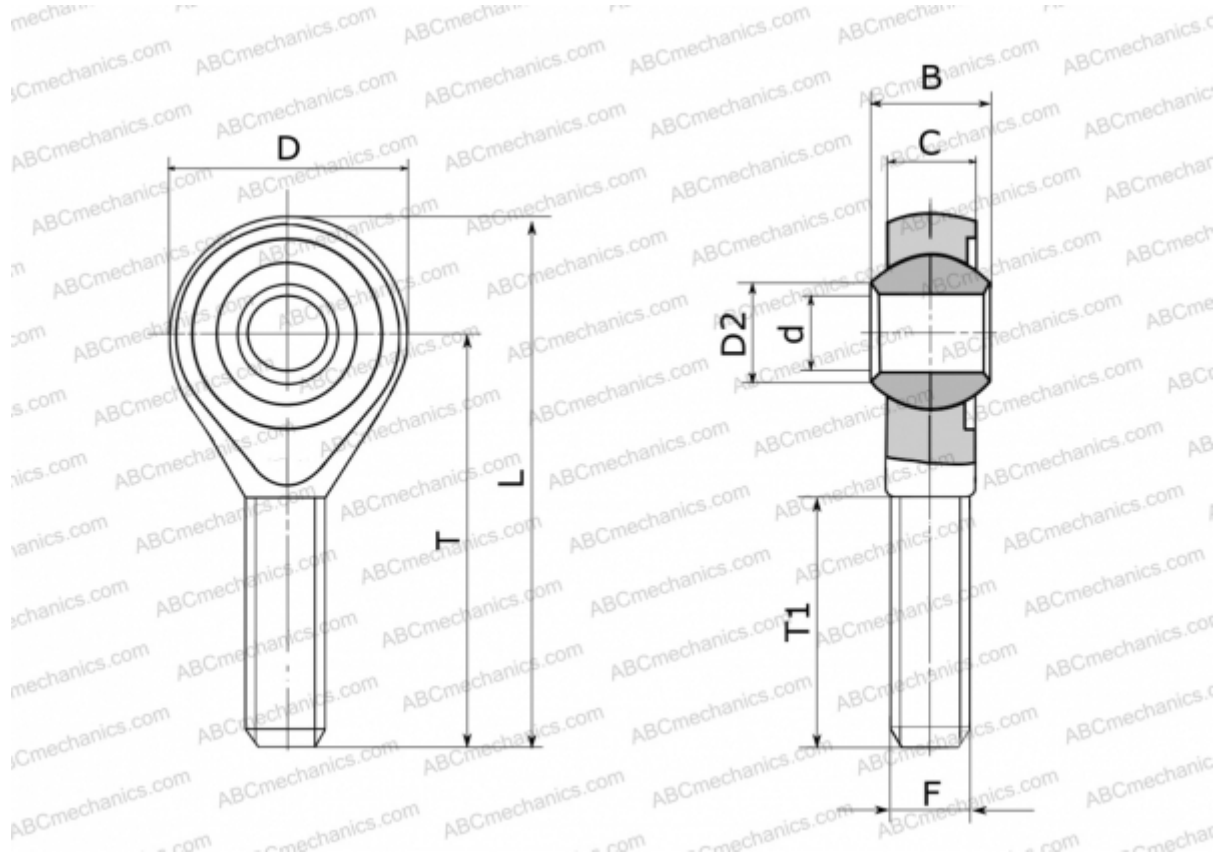

GALO 14 FLURO

TYPE: Plain bearings, Spherical plain bearings and rod ends, Rod ends, Maintenance free, With external thread, open design, left hand thread, series GALO (FLURO)

Technical specification

DIMENSIONS, MM

| | |
|----|--------|
| d | 14,000 |
| D | 36,000 |
| D2 | 16,800 |
| B | 19,000 |
| L | 78,000 |
| T | 60,000 |
| T1 | 38,000 |
| C | 13,500 |
| F | M 14 |

WEIGHT, KG 0,129

MANUFACTURER [FLURO](#)