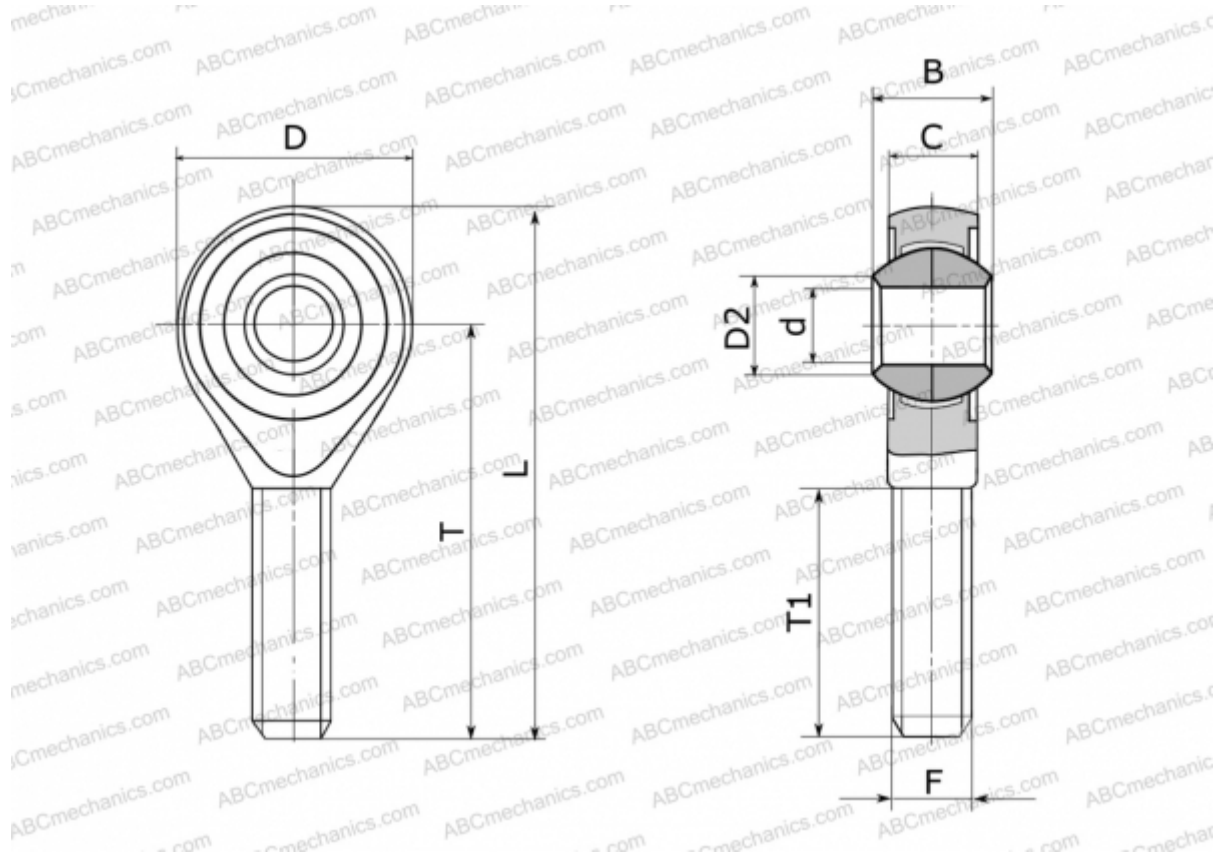

## GAOW 6 FLURO

TYPE: Plain bearings, Spherical plain bearings and rod ends, Rod ends, Maintenance free, With external thread, open design, right hand thread, series GAOW (FLURO)

### Technical specification

#### DIMENSIONS, MM

d	6,000
D	20,000
D2	8,900
B	9,000
L	46,000
T	36,000
T1	21,000
C	6,750
F	M 6

**WEIGHT, KG** 0,020

**MANUFACTURER** [FLURO](#)