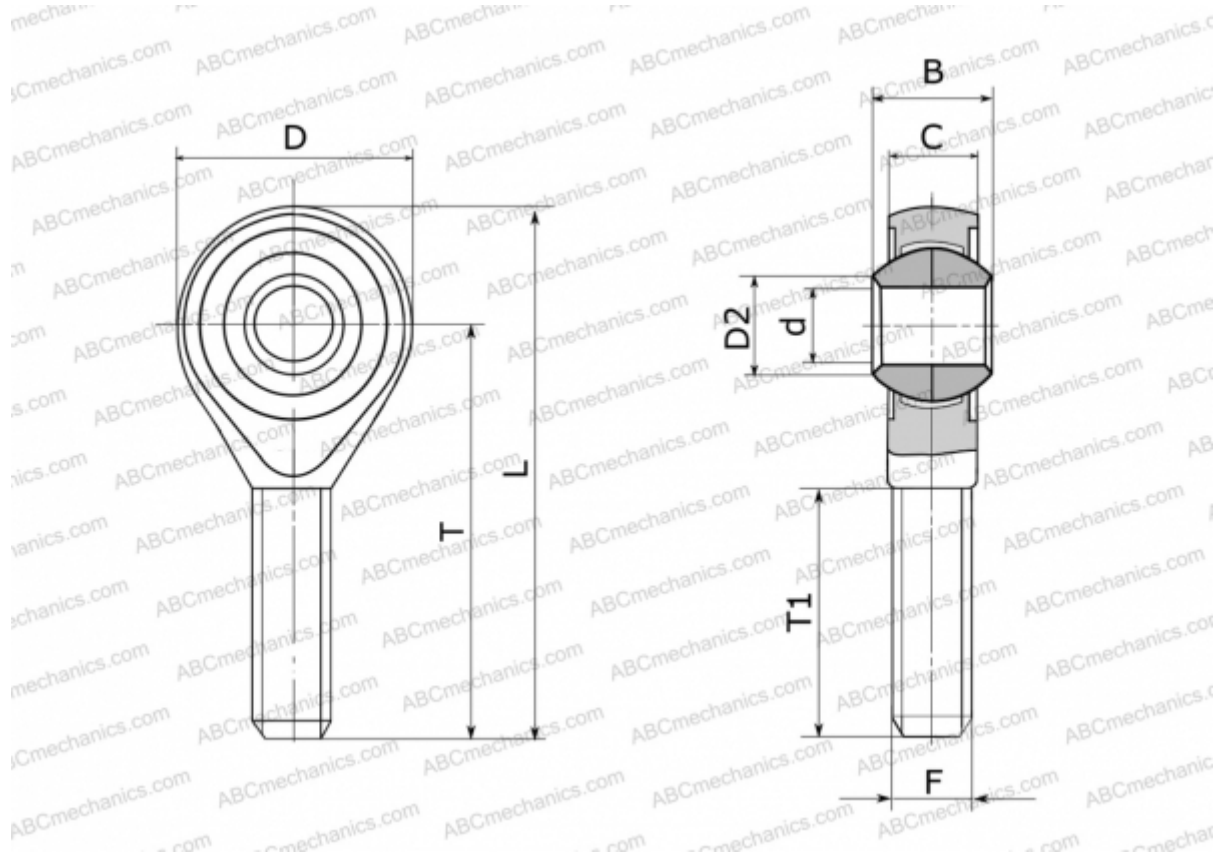

GAOW 14 FLURO

TYPE: Plain bearings, Spherical plain bearings and rod ends, Rod ends, Maintenance free, With external thread, open design, right hand thread, series GAOW (FLURO)

Technical specification

DIMENSIONS, MM

d	14,000
D	36,000
D2	16,800
B	19,000
L	78,000
T	60,000
T1	38,000
C	13,500
F	M 14

WEIGHT, KG 0,129

MANUFACTURER [FLURO](#)