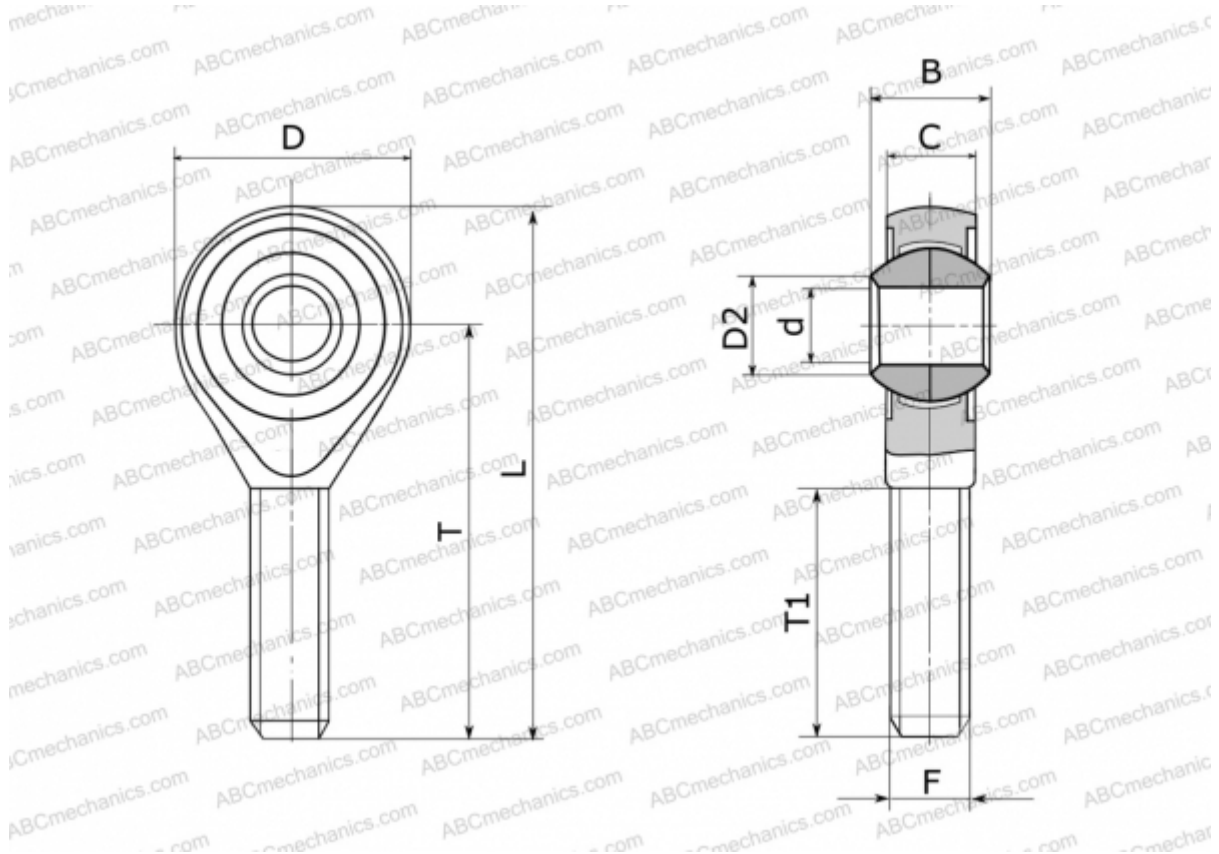

GALOW 14 FLURO

TYPE: Plain bearings, Spherical plain bearings and rod ends, Rod ends, Maintenance free, With external thread, open design, left hand thread, series GALOW (FLURO)

Technical specification

DIMENSIONS, MM

d	14,000
D	36,000
D2	16,800
B	19,000
L	78,000
T	60,000
T1	38,000
C	13,500
F	M 14

WEIGHT, KG 0,129

MANUFACTURER [FLURO](#)