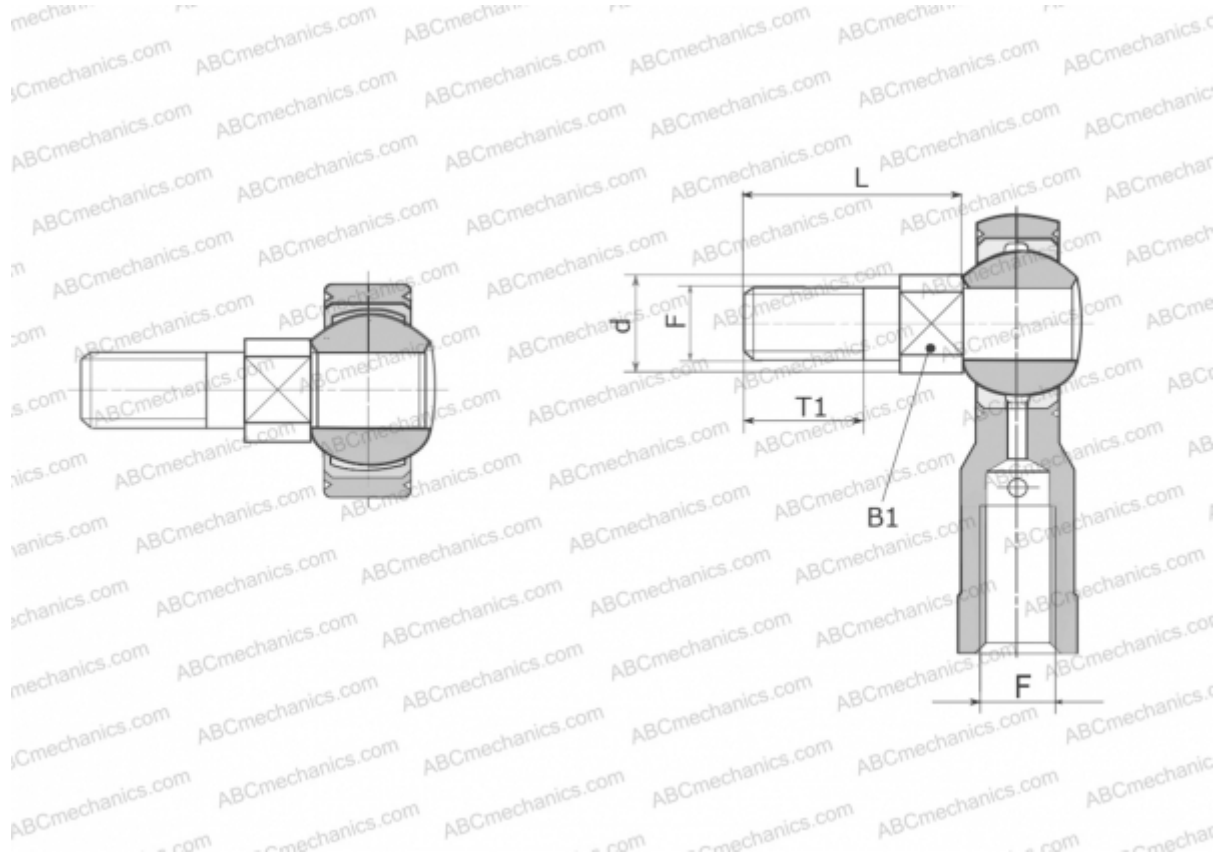

G...5-BO FLURO

TYPE: Plain bearings, Spherical plain bearings and rod ends, Rod ends, Maintenance free, With threaded bolt, for use as a right angle connector, G...-BO (FLURO)

Technical specification

DIMENSIONS, MM

d	7,800
B1	7,000
L	16,000
T1	9,000
F	M 5

WEIGHT, KG 0,005

MANUFACTURER [FLURO](#)